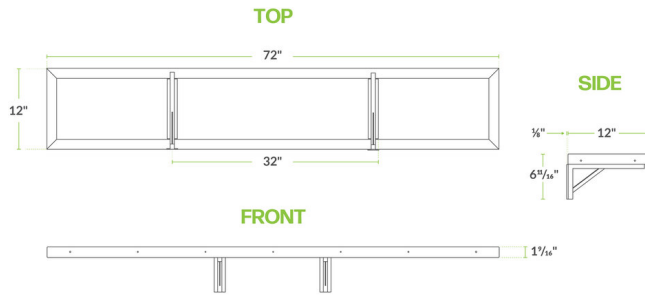

Plan View

600PCS1272

Notes & Details

Maximize your workspace with the Regency 12" x 72" aluminum folding concession shelf! Crafted from durable aluminum with a stainless steel tube frame, this shelf is built to withstand the demands of a busy concession stand or food truck. The solid shelf design offers extra work space for food prep, making it an essential addition to any concession window or general shelving application.

When not in use, simply fold the shelf down to save space and keep your area organized. This feature is especially convenient for food trucks or concession stands where space is limited. Mounting hardware is sold separately, ensuring a secure installation. Enhance efficiency and functionality in your establishment with this versatile folding concession shelf!

⚠ WARNING: This product can expose you to chemicals including lead, which are known to the State of California to cause cancer and birth defects or other reproductive harm. For more information, go to www.p65warnings.ca.gov.