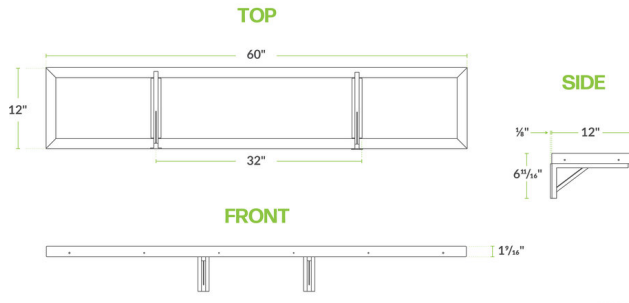

## Regency 12" x 60" Aluminum Folding Concession Shelf

#600FCS1260

### Technical Data

Length	60 Inches
Width	12 Inches
Height	6 Inches
Color	Silver
Features	Foldable
Frame Material	Stainless Steel
Material	Aluminum
Number of Shelves	1 Shelf
Style	Solid
Type	Wall Shelves

### Features

- Durable aluminum construction with stainless steel tube frame
- Folds in to save space when not in use
- Solid shelf design allows extra work space
- Perfect for food trucks, concession windows, and general shelf applications
- Mounting hardware sold separately

## Notes & Details

Maximize your workspace with the Regency 12" x 60" aluminum folding concession shelf! Crafted from durable aluminum with a stainless steel tube frame, this shelf is built to withstand the demands of a busy concession stand or food truck. The solid shelf design offers extra work space for food prep, making it an essential addition to any concession window or general shelving application.