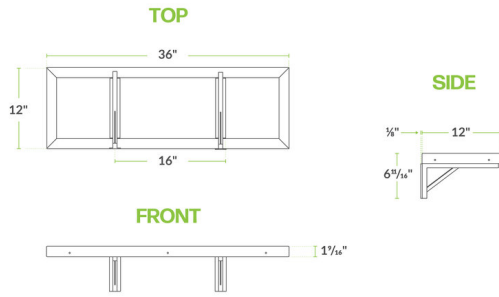

Regency 12" x 36" Aluminum Folding Concession Shelf

#600FCS1236

Technical Data

Length	36 Inches
Width	12 Inches
Height	6 Inches
Color	Silver
Features	Foldable
Frame Material	Stainless Steel
Material	Aluminum
Number of Shelves	1 Shelf
Style	Solid
Type	Wall Shelves

Features

- Durable aluminum construction with stainless steel tube frame
- Folds in to save space when not in use
- Solid shelf design allows extra work space
- Perfect for food trucks, concession windows, and general shelf applications
- Mounting hardware sold separately

Plan View

Notes & Details

Maximize your workspace with the Regency 12" x 36" aluminum folding concession shelf! Crafted from durable aluminum with a stainless steel tube frame, this shelf is built to withstand the demands of a busy concession stand or food truck. The solid shelf design offers extra work space for food prep, making it an essential addition to any concession window or general shelving application.

When not in use, simply fold the shelf down to save space and keep your area organized. This feature is especially convenient for food trucks or concession stands where space is limited. Mounting hardware is sold separately, ensuring a secure installation. Enhance efficiency and functionality in your establishment with this versatile folding concession shelf!