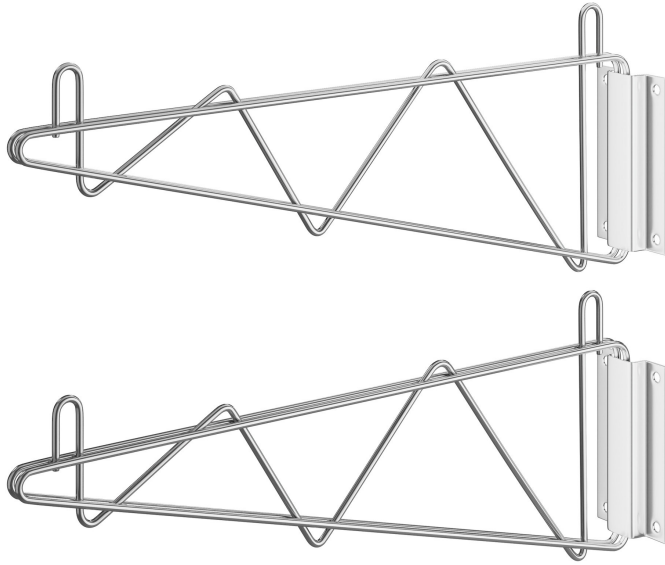

Regency 18" Deep Wall Mounting Bracket for Chrome Wire Shelving - 2/Set

#460SB18X

Technical Data

Length	18 Inches
Width	2 3/4 Inches
Height	3 1/2 Inches
Capacity	360 lb.
Color	Silver
Component Type	Wall Brackets
Features	NSF Certified
Finish	Chrome
Material	Metal Wire Steel

Features

- Suitable for dry environments
- Classic style ideal for retail or back-of-house use
- Concrete installation mounting hardware included
- 18" deep
- For chrome wire shelving

Certifications

Technical Data

Style	Vented
Type	Components
Usage	Dry Environments Front of House Garage Kitchens Retail Stock Rooms Warehouse

Notes & Details

As part of the Regency Space Solutions wire shelving collection, this pair of 18" deep wall mounting brackets are designed to mount one Regency Space Solutions chrome wire wall shelf. They feature a 1/4" diameter chrome plated steel wire for maximum durability and strength. Each chrome shelf bracket is specifically constructed to work with any length of 18" deep Regency Space Solutions wire wall shelving.