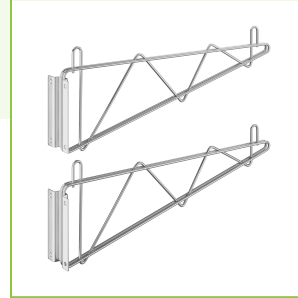

Regency 18" Deep Wall Mounting Bracket for Chrome Wire Shelving - 2/Set

#460SB18X

Technical Data

Length	18 Inches
Width	2 3/4 Inches
Height	3 1/2 Inches
Capacity	360 lb.
Color	Silver
Component Type	Wall Brackets
Features	NSF Certified
Finish	Chrome
Material	Metal Wire Steel

Features

- Suitable for dry environments
- Classic style ideal for retail or back-of-house use
- Concrete installation mounting hardware included
- 18" deep
- For chrome wire shelving

Certifications

Technical Data

Style	Vented
Type	Components
Usage	Dry Environments Front of House Garage Kitchens Retail Stock Rooms Warehouse

Notes & Details

As part of the Regency Space Solutions wire shelving collection, this pair of 18" deep wall mounting brackets are designed to mount one Regency Space Solutions chrome wire wall shelf. They feature a 1/4" diameter chrome plated steel wire for maximum durability and strength. Each chrome shelf bracket is specifically constructed to work with any length of 18" deep Regency Space Solutions wire wall shelving.