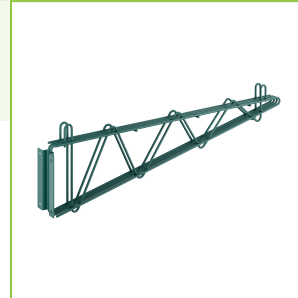

## Regency 24" Deep Double Wall Mounting Bracket for Adjoining Green Epoxy Wire Shelving

#460GDB24X

### Technical Data

Length	24 Inches
Width	2 3/4 Inches
Height	3 1/2 Inches
Capacity	180 lb.
Color	Green
Component Type	Wall Brackets
Features	NSF Certified
Finish	Green Epoxy
Material	Metal Wire Steel

### Features

- Suitable for moist/humid environments
- Classic style ideal for retail use
- Concrete installation mounting hardware included
- 24" deep
- Adjoins ends of two shelves

## Notes & Details

As part of the Regency Space Solutions wire shelving collection, this 24" deep wall mounting bracket is designed to hold adjoining Regency Space Solutions green epoxy wire shelves for wall mounting. It features a 1/4" diameter steel wire for maximum durability and a green epoxy coating designed to withstand damp conditions without deteriorating. Each bracket is specifically constructed to work with any length of 24" deep Regency Space Solutions green epoxy wire shelving.