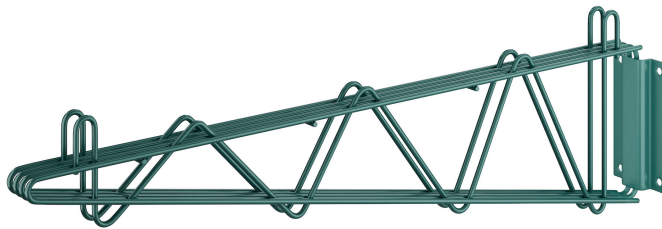

## Regency 24" Deep Double Wall Mounting Bracket for Adjoining Green Epoxy Wire Shelving

#460GDB24X

### Technical Data

Length	24 Inches
Width	2 3/4 Inches
Height	3 1/2 Inches
Capacity	180 lb.
Color	Green
Component Type	Wall Brackets
Features	NSF Certified
Finish	Green Epoxy
Material	Metal Wire Steel

### Features

- Suitable for moist/humid environments
- Classic style ideal for retail use
- Concrete installation mounting hardware included
- 24" deep
- Adjoins ends of two shelves

## Notes & Details

As part of the Regency Space Solutions wire shelving collection, this 24" deep wall mounting bracket is designed to hold adjoining Regency Space Solutions green epoxy wire shelves for wall mounting. It features a 1/4" diameter steel wire for maximum durability and a green epoxy coating designed to withstand damp conditions without deteriorating. Each bracket is specifically constructed to work with any length of 24" deep Regency Space Solutions green epoxy wire shelving.