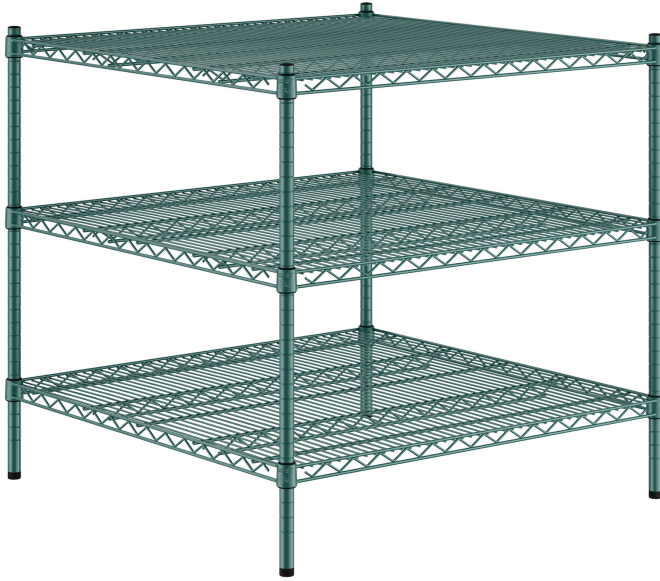

Regency 36" x 36" x 34" NSF Green Epoxy Stationary Wire Shelving Starter Kit with 3 Shelves

#460G3636K33

Technical Data

Length	36 Inches
Width	36 Inches
Height	34 Inches
Post Diameter	1 Inch
Assembly Options	Assembly Required
Capacity	1800 lb.
Capacity (per Shelf)	600 lb.
Casters	Without Casters
Color	Green
Features	NSF Listed

Features

- (3) 36" x 36" shelves with 12 pairs of split sleeves
- (4) 34" stationary posts allow for shelves to be adjusted with included feet
- Epoxy coating resists corrosion for long-lasting use; suitable for humid / moist environments
- Accommodates up to 600 lb. per shelf of evenly distributed weight
- Mix and match with Regency accessories (sold separately) to personalize your kit

Certifications

Technical Data

Finish	Green Epoxy
Material	Epoxy-Coated Steel
Number of Shelves	3 Shelves
Style	Adjustable Stationary Vented
Type	Shelving Kits
Usage	All Environments Dry Environments Kitchens Moist Environments Walk-Ins

Notes & Details

Keep your storage area organized with this Regency 36" x 36" x 34" NSF green epoxy stationary wire shelving starter kit with 3 shelves. This kit includes (4) 34" stationary posts, (3) 36" x 36" shelves, and (12) pairs of split sleeves. This versatile unit allows you to create a convenient storage solution for your janitorial closet, warehouse, or walk-in cooler. The epoxy coating resists corrosion to ensure long-lasting use, and it is suitable for use in humid or moist environments, making the unit a multi-purpose investment that's sure to accommodate your ever-evolving needs. Plus, the unit's high-quality design is commercial grade and delivers the reliable performance every business expects and needs.