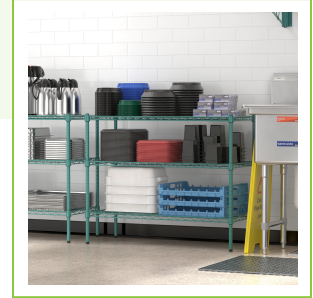

Regency 36" x 36" x 34" NSF Green Epoxy Stationary Wire Shelving Starter Kit with 3 Shelves

#460G3636K33

Technical Data

Length	36 Inches
Width	36 Inches
Height	34 Inches
Post Diameter	1 Inch
Assembly Options	Assembly Required
Capacity	1800 lb.
Capacity (per Shelf)	600 lb.
Casters	Without Casters
Color	Green
Features	NSF Listed

Features

- (3) 36" x 36" shelves with 12 pairs of split sleeves
- (4) 34" stationary posts allow for shelves to be adjusted with included feet
- Epoxy coating resists corrosion for long-lasting use; suitable for humid / moist environments
- Accommodates up to 600 lb. per shelf of evenly distributed weight
- Mix and match with Regency accessories (sold separately) to personalize your kit

Notes & Details

Keep your storage area organized with this Regency 36" x 36" x 34" NSF green epoxy stationary wire shelving starter kit with 3 shelves. This kit includes (4) 34" stationary posts, (3) 36" x 36" shelves, and (12) pairs of split sleeves. This versatile unit allows you to create a convenient storage solution for your janitorial closet, warehouse, or walk-in cooler. The epoxy coating resists corrosion to ensure long-lasting use, and it is suitable for use in humid or moist environments, making the unit a multi-purpose investment that's sure to accommodate your ever-evolving needs. Plus, the unit's high-quality design is commercial grade and delivers the reliable performance every business expects and needs.

Each shelf features a wire construction, which allows for proper air flow around the stored supplies, products, or ingredients, and each shelf accommodates up to 600 lb. of evenly distributed weight. For your convenience, the shelves are also adjustable and can be moved higher or lower along the posts. Mix and match with Regency accessories (sold separately) to personalize your kit! This shelving unit requires assembly. 12 pairs of split sleeves are included.