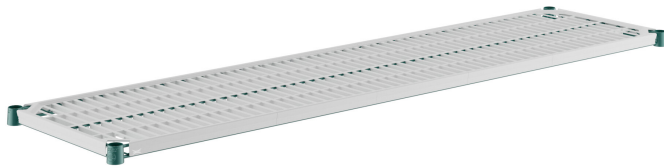

Regency+ 18" x 72" Green Epoxy Shelf with Polymer Drop Mat

#460DM1872

Technical Data

Length	72 Inches
Width	18 Inches
Capacity	450 lb.
Color	Green
Component Type	Shelves
Features	Dishwasher Safe NSF Certified Rust-Resistant
Finish	Drop Mat
Style	Vented

Features

- Ideal for use in moist / humid environments like walk-ins and dish rooms
- Removable polymer shelf mat is dishwasher-safe for easy cleaning to save time and labor
- Commercial-grade construction built to accommodate up to 450 lb. of evenly distributed weight
- Polymer shelf mat protects against rust and scraping from polycarbonate containers
- Includes (1) 18" x 72" green epoxy drop mat shelf with (4) pairs of split sleeves

This Regency+ 18" x 72" green epoxy shelf with polymer drop mat is ideal for use in a wide array of applications. Made of a corrosion-resistant epoxy material that resists damage from chemicals and harsh environments, it won't rust even in damp environments to provide stability, strength, and cleanability along with a great value. Its simple, classic design makes it a great choice for use in back-of-the-house environments, and the epoxy coating is great for use in all environments including refrigerators, freezers, and ware washing areas. When combined with additional shelves, posts, and accessories (sold separately) this Regency+ shelf is capable of holding up to an impressive 450 lb. of evenly distributed weight.