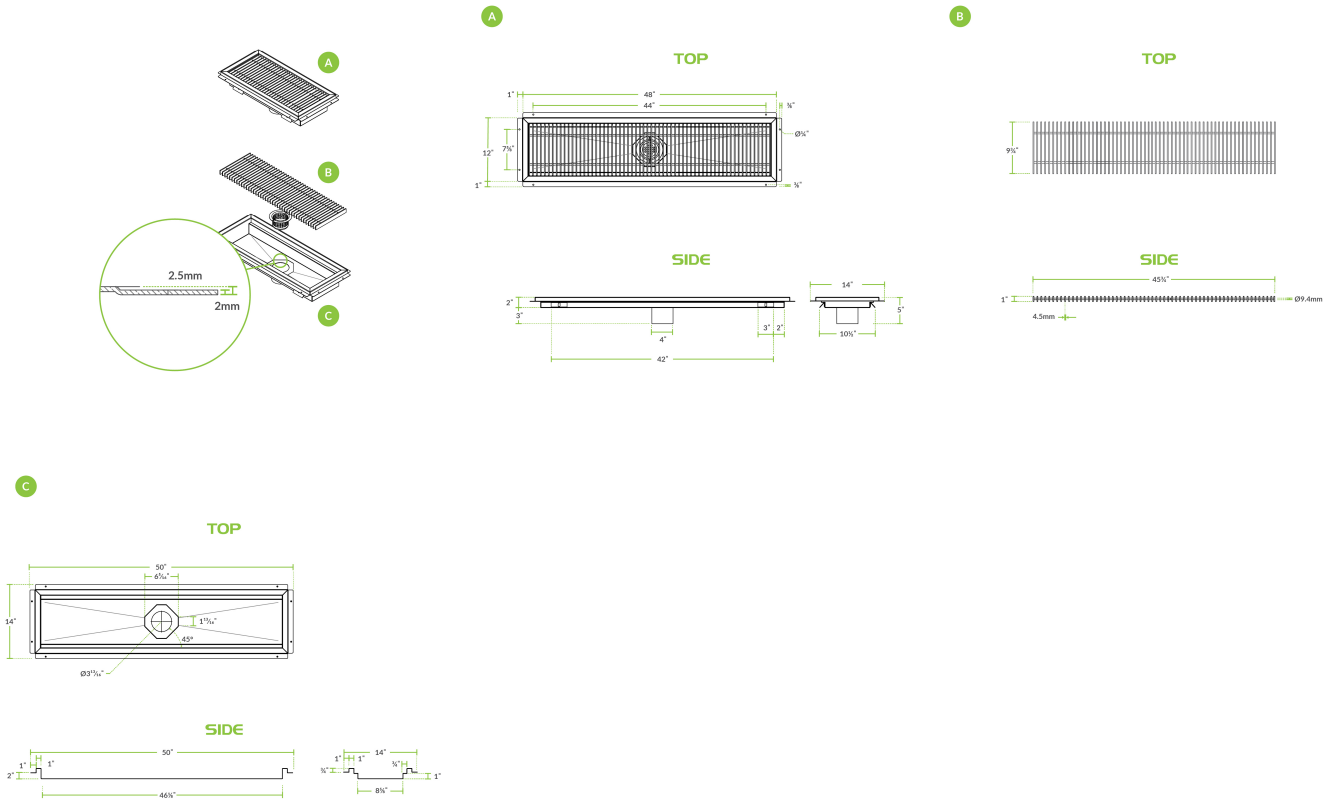

Technical Data

Style	Stainless Steel Grate
Type	Floor Troughs Water Receptacles

Plan View

Notes & Details

Maintain safe and sanitary floor conditions in your busy back-of-house area with this Regency 12" x 48" 14-gauge stainless steel floor water receptacle with grate. Featuring a durable 14-gauge, type 304 stainless steel construction, this item was built for increased longevity and everyday use. Not only is it great for installation beneath steam equipment in your restaurant's kitchen, allowing for efficient end-of-day draining, but also it can be utilized within any establishment that requires draining of excessive amounts of water. Its 2" depth is more compact than most floor troughs as well, making it ideal for use where ground space is limited, such as kitchens located on upper floors. Not to mention, the flanges around the perimeter mount directly to the subfloor to provide added stability.

This Regency water receptacle comes with a removable 3/16" x 1" subway-style grating that boasts an even 9/16" spacing between each bar. This spacing permits fluids to easily flow through, and it blocks potential clogs while enabling equipment and casters to roll over the receptacle without getting stuck. Plus, this item was constructed with a convenient creased design to ensure proper draining into its 3" long plumbing sleeve, which accommodates waste pipes up to 4" in diameter. It even includes a removable strainer basket for effortless cleaning!