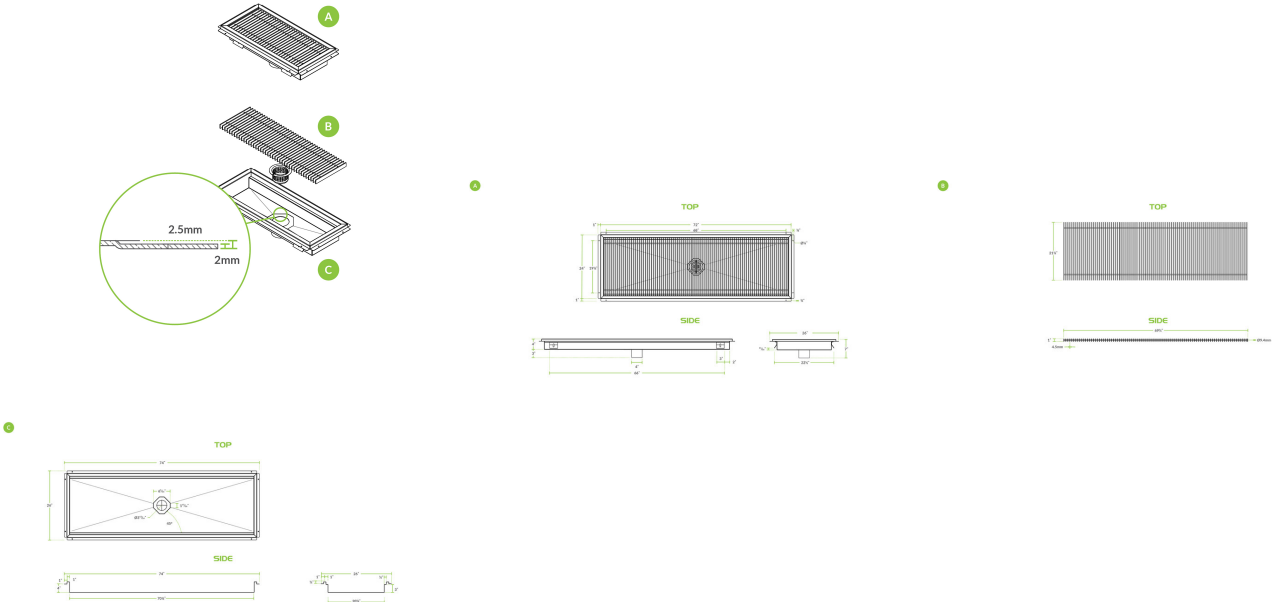

Regency 24" x 72" 14-Gauge Stainless Steel Floor Trough with Grate

#600FT2472SS

Technical Data

Length	72 Inches
Width	24 Inches
Depth	4 Inches
Features	NSF Certified
Gauge	14 Gauge
Material	Stainless Steel
Stainless Steel Type	Type 304
Style	Stainless Steel Grate
Type	Floor Troughs

Features

- Features a sturdy 14-gauge, type 304 stainless steel construction
- Comes with a 3" long, 4" diameter drain outlet
- Includes a removable strainer basket for optimal convenience
- Designed with a removable 3/16" x 1" subway-style grating
- Flanges mount directly to the subfloor for added stability

Certifications

Plan View

Notes & Details

Maintain safe and sanitary floor conditions in your busy back-of-house area with this Regency 24" x 72" 14-gauge stainless steel floor trough with grate. Featuring a durable 14-gauge, type 304 stainless steel construction, this item was built for increased longevity and everyday use. Not only is it great for installation beneath steam equipment in your restaurant's kitchen, allowing for efficient end-of-day draining, but also it can be utilized within any establishment that requires draining of excessive amounts of water. Not to mention, the flanges around the perimeter mount directly to the subfloor to provide added stability.

This Regency floor trough comes with a removable 3/16" x 1" subway-style grating that boasts an even 9/16" spacing between each bar. This spacing permits fluids to easily flow through, and it blocks potential clogs while enabling equipment and casters to roll over the trough without getting stuck. Plus, this item was constructed with a convenient creased design to ensure proper draining into its 3" long drain outlet, which accommodates waste pipes up to 4" in diameter. It even includes a removable strainer basket for effortless cleaning!