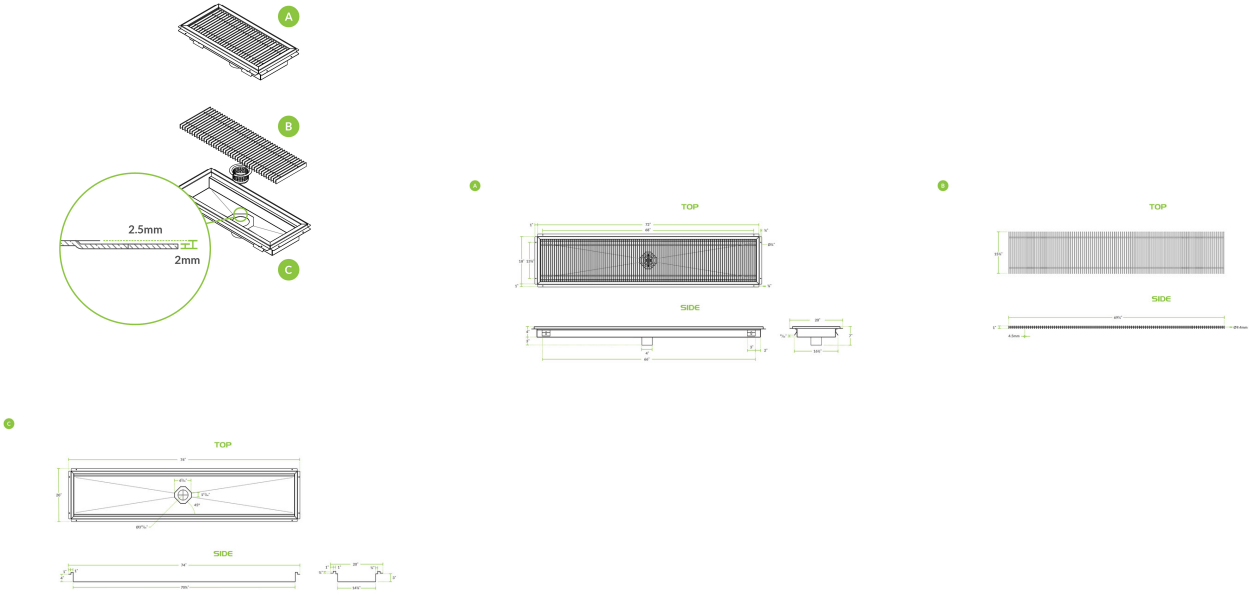

Plan View

Notes & Details

Maintain safe and sanitary floor conditions in your busy back-of-house area with this Regency 18" x 72" 14-gauge stainless steel floor trough with grate. Featuring a durable 14-gauge, type 304 stainless steel construction, this item was built for increased longevity and everyday use. Not only is it great for installation beneath steam equipment in your restaurant's kitchen, allowing for efficient end-of-day draining, but also it can be utilized within any establishment that requires draining of excessive amounts of water. Not to mention, the flanges around the perimeter mount directly to the subfloor to provide added stability.

This Regency floor trough comes with a removable 3/16" x 1" subway-style grating that boasts an even 9/16" spacing between each bar. This spacing permits fluids to easily flow through, and it blocks potential clogs while enabling equipment and casters to roll over the trough without getting stuck. Plus, this item was constructed with a convenient creased design to ensure proper draining into its 3" long plumbing sleeve, which accommodates waste pipes up to 4" in diameter. It even includes a removable strainer basket for effortless cleaning!

⚠ WARNING: This product can expose you to chemicals including lead, which are known to the State of California to cause cancer and birth defects or other reproductive harm. For more information, go to www.p65warnings.ca.gov.