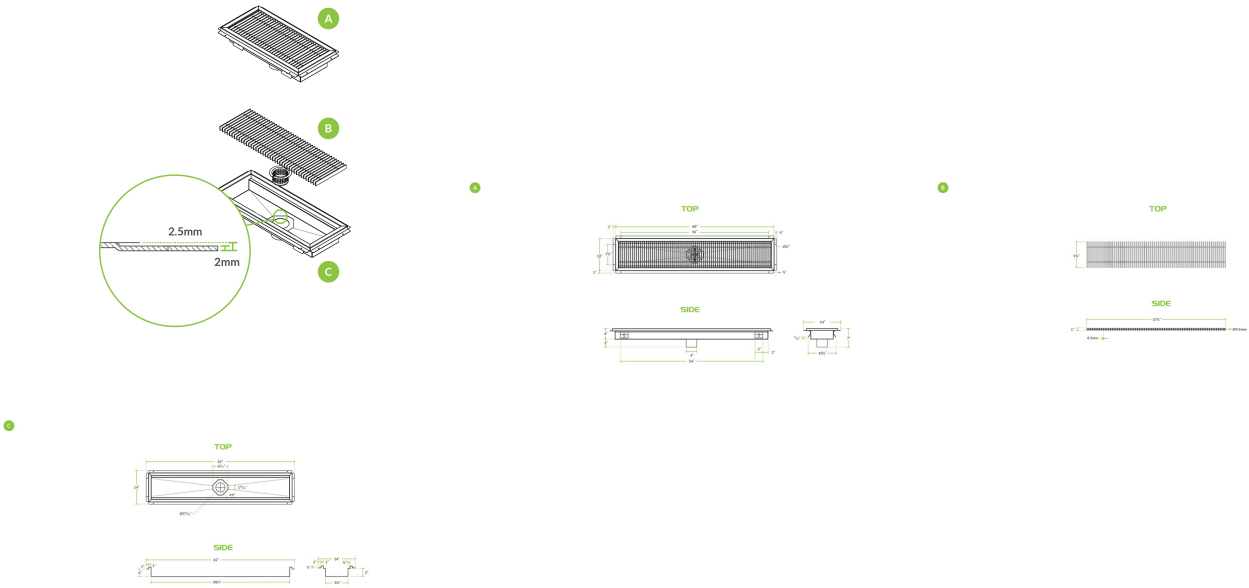

Regency 12" x 60" 14-Gauge Stainless Steel Floor Trough with Grate

#600FT1260SS

Technical Data

Length	60 Inches
Width	12 Inches
Depth	4 Inches
Features	NSF Certified
Gauge	14 Gauge
Material	Stainless Steel
Stainless Steel Type	Type 304
Style	Stainless Steel Grate
Type	Floor Troughs

Features

- Features a sturdy 14-gauge, type 304 stainless steel construction
- Comes with a 3" long, 4" diameter plumbing sleeve
- Includes a removable strainer basket for optimal convenience
- Designed with a removable 3/16" x 1" subway-style grating
- Flanges mount directly to the subfloor for added stability

Certifications

Plan View

Notes & Details

Maintain safe and sanitary floor conditions in your busy back-of-house area with this Regency 12" x 60" 14-gauge stainless steel floor trough with grate. Featuring a durable 14-gauge, type 304 stainless steel construction, this item was built for increased longevity and everyday use. Not only is it great for installation beneath steam equipment in your restaurant's kitchen, allowing for efficient end-of-day draining, but also it can be utilized within any establishment that requires draining of excessive amounts of water. Not to mention, the flanges around the perimeter mount directly to the subfloor to provide added stability.

This Regency floor trough comes with a removable 3/16" x 1" subway-style grating that boasts an even 9/16" spacing between each bar. This spacing permits fluids to easily flow through, and it blocks potential clogs while enabling equipment and casters to roll over the trough without getting stuck. Plus, this item was constructed with a convenient creased design to ensure proper draining into its 3" long plumbing sleeve, which accommodates waste pipes up to 4" in diameter. It even includes a removable strainer basket for effortless cleaning!