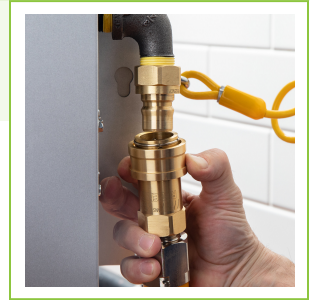

## Regency 72" Mobile Gas Connector Hose Kit with 2 Elbows, Full Port Valve, Restraining Device, Quick Disconnect, and 2 Swivel Connectors - 3/4"

#600GKM2S3472

### Technical Data

Length	72 Inches
Diameter	3/4 Inch
Accessories	2 Swivels Quick Disconnect
Maximum PSI	0.5 PSI
Temperature Rating	-40 - 150 Degrees F
Type	Mobile Gas Hose Kits
Usage	Indoor

### Features

- 72" long hose; 3/4" diameter
- For use with mobile equipment that will be regularly moved for cleaning and maintenance
- Flexible stainless steel corrugated tube with stainless steel braid for stretch prevention
- Yellow PVC coating prevents grease buildup; fittings allow 360 degree rotation at both ends
- Includes (2) elbows, full port valve, restraining device, quick disconnect, and (2) swivel connectors

This gas hose is 72" long with a 3/4" diameter, and is intended for applications where the equipment is mounted on casters and will be moved on a regular basis for cleaning and maintenance. To aid with mobility this hose features a 360 degree rotational fitting design and 2 swivel connectors that install at each end and rotate as the equipment moves. This reduces stress on the connection points, prevents twisting or kinking, and offers maximum range of motion compared to standard mobile kits and kits with 1 swivel connector. It also comes with a quick disconnect that makes it convenient and safe to remove the gas equipment from the utility line and move it completely out of the way for service or cleaning. It is made from stainless steel corrugated tubing to provide strength and flexibility, while a stainless steel braid keeps the hose from stretching. A PVC coating seals the hose and helps to keep grease and dirt from accumulating on it. It also comes with (2) elbows, a full port valve, and a restraining device for easy installation.