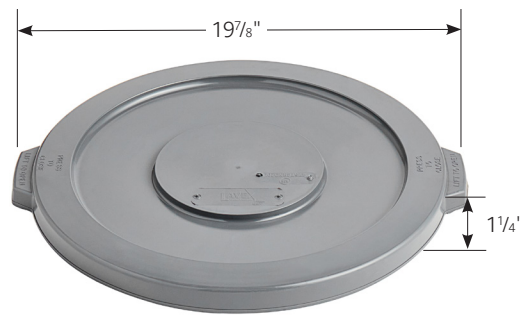

### Heavy-Duty Plastic Round Trash Lids

**10 Gallon • Waste Disposal**  
 475TCLD10GY | 475TCLD10WH  
 475TCLD10BK | 475TCLD10BL  
 475TCLD10GN | 475TCLD10OR  
 475TCLD10PL | 475TCLD10RD  
 475TCLD10YW | 475TCLD10BR

**20 Gallon • Waste Disposal**  
 475TCLD20GY | 475TCLD20WH  
 475TCLD20GN | 475TCLD20BK  
 475TCLD20BL | 475TCLD20BR  
 475TCLD20OR | 475TCLD20PL  
 475TCLD20RD | 475TCLD20YW

- Made with a heavy-duty plastic construction for long-lasting use in a busy environment.
- Integrated handles allow for easy, snap-on closure.
- Tight-fitting design provides odor control and prevents accidental spills.
- Interlocking design allows for effortless stacking.
- Food safe for use in storage or food prep applications.