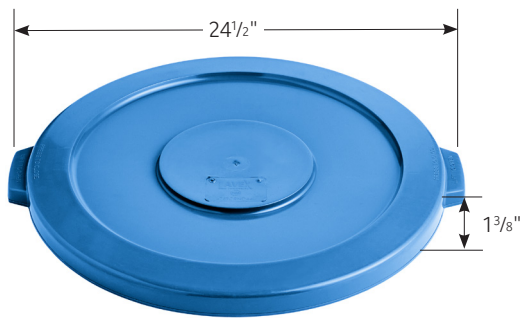

44 Gallon • Waste Disposal
475TCLD44GY | 475TCLD44WH
475TCLD44BK | 475TCLD44BL
475TCLD44BR | 475TCLD44GN
475TCLD44OR | 475TCLD44PL
475TCLD44RD | 475TCLD44YW