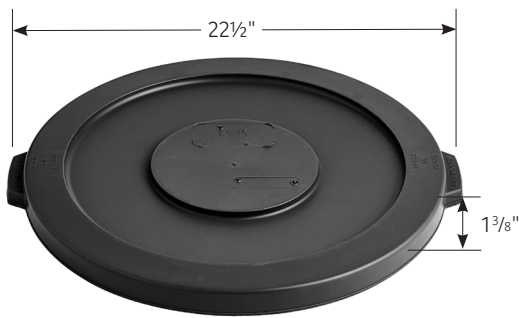

### Heavy-Duty Plastic Round Trash Lids

**10 Gallon • Waste Disposal**  
 475TCLD10GY | 475TCLD10WH  
 475TCLD10BK | 475TCLD10BL  
 475TCLD10GN | 475TCLD10OR  
 475TCLD10PL | 475TCLD10RD  
 475TCLD10YW | 475TCLD10BR

**20 Gallon • Waste Disposal**  
 475TCLD20GY | 475TCLD20WH  
 475TCLD20GN | 475TCLD20BK  
 475TCLD20BL | 475TCLD20BR  
 475TCLD20OR | 475TCLD20PL  
 475TCLD20RD | 475TCLD20YW

- Made with a heavy-duty plastic construction for long-lasting use in a busy environment.
- Integrated handles allow for easy, snap-on closure.
- Tight-fitting design provides odor control and prevents accidental spills.
- Interlocking design allows for effortless stacking.
- Food safe for use in storage or food prep applications.