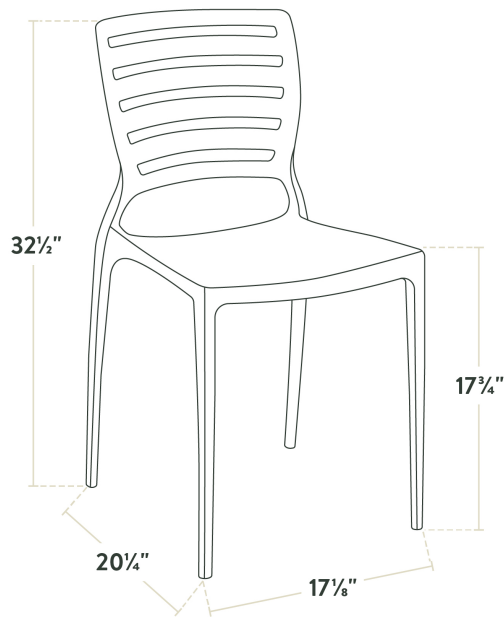

Lancaster Table & Seating Sol Sunshine Yellow Resin Side Chair

#427SOLSIDEYL

Item #: 427SOLSIDEYL Qty: _____

Project: _____

Approval: _____ Date: _____

Features

- Polypropylene and reinforced fiberglass construction is durable and light weight
- Seamless, UV-resistant design is perfect for indoor or outdoor use
- Comfortable slotted backrest provides support and breathability
- Stackable design saves space during storage
- Non-slip feet protect your floors from scratches and scuffs

Certifications

Technical Data

Width	17 1/8 Inches
Depth	20 1/4 Inches
Height	32 1/2 Inches
Height Style	Standard Height
Arms	Without Arms
Back	With Back
Back Color	Yellow
Back Material	Resin
Capacity	350 lb.
Features	UV Fade-Resistant

Technical Data

Finish	Resin
Frame Color	Yellow
Frame Material	Resin
Padded Seat	Without Padded Seat
Seat Color	Yellow
Seat Material	Resin
Seat Type	Solid
Style	Cafe and Side Chair
Type	Chairs
Usage	Indoor Outdoor

Plan View

Notes & Details

Enhance the seating experience at your venue with the Lancaster Table & Seating Sol sunshine yellow side chair. Constructed from durable polypropylene and reinforced fiberglass, this chair is built to withstand the rigors of commercial use. Its light weight frame is easy to move and reposition. Plus, the chair can be stacked in towers of six with others from the Sol line, making storage quick and simple. Built for indoor and outdoor use, this UV-resistant chair is a reliable and stylish choice for any restaurant, cafe, or patio.