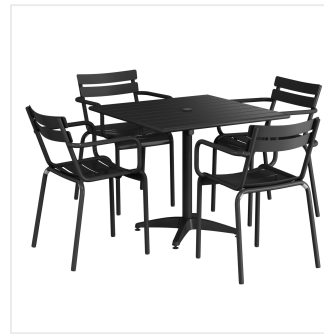

Lancaster Table & Seating 36" x 36" Black Powder-Coated Aluminum Standard Height Outdoor Table with Umbrella Hole and 4 Arm Chairs

#4273636DA4BK

Item #: 4273636DA4BK Qty: _____

Project: _____

Approval: _____ Date: _____

Features

- Made for use on outdoor patios and bar areas
- Powder-coated aluminum construction is lightweight, durable, and resistant to corrosion
- Smooth surface with black color creates a striking and lively outdoor atmosphere
- UV-resistant finished so that color will not fade over time
- Chair has a seating capacity of 300 lb.

Notes & Details

Allow your guests to enjoy the breezy summer weather with this Lancaster Table & Seating 36" x 36" black powder-coated aluminum standard height outdoor table with umbrella hole and 4 arm chairs! Designed specifically for outdoor use, this combo makes an excellent addition to restaurants, bar patios, and other outdoor entertainment areas such as banquets and luaus. Their lightweight construction allows you to easily move them around your outdoor setting for the best possible view. Your guests will love the opportunity to enjoy the temperate weather with the convenience and comfort of this table!

This table features a pedestal base that allows it to stand firm on your patio. Plus, it features a built-in umbrella hole so you can pair the table with a compatible umbrella (sold separately) to add shade at your restaurant or cafe. The table's standard dining height is perfect to let guests sit comfortably during their meal, while the chair's armrests create additional comfort. The slotted design allows for excellent airflow to keep guests cool while they dine. Its 300 lb. capacity brings strength and durability to the chair and your presentation. Each chair is stackable for convenient, space-saving storage!