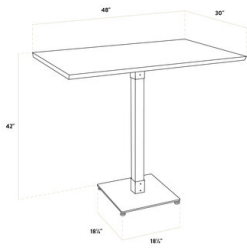

Technical Data

Shape	Rectangle
Style	Solid Wood
Table Seating Capacity	4 Chairs
Tabletop Material	Wood
Tabletop Thickness	1 1/2 Inches
Type	Tables
Usage	Indoor

Plan View

Notes & Details

Feature beautiful wood with reliable durability in your dining room by choosing this Lancaster Table & Seating industrial 30" x 48" solid wood live edge bar height table with rustic walnut finish. Complete with an attractive table top and bar height base, this table is the perfect addition to your winery, brewery, or farm-to-table eatery. It combines the natural look of wood with rugged metal accents to add a rustic element with contemporary flair to your establishment. The rustic walnut finish highlights the distinctive woodgrain patterns and gives the table a unique aesthetic that can't be duplicated.

Thanks to its 1 1/2" thick European beechwood construction, the table top is durable enough to withstand the wear and tear of everyday use. Its underside includes V-shaped metal braces that prevent the wood from warping, which helps to maintain the smooth, sturdy surface. This table top also features 2 live edges for a rustic look that captures the natural beauty of wood. At 48" in length, it can comfortably seat 4 guests.

The included table base features a solid beechwood column with a steel base plate and spider attachment. The wide, square base helps prevent the table from wobbling, while the adjustable feet add stability and help protect your floors from scuffs and scratches. Thanks to its generous 300 lb. weight capacity, the table base will provide a reliable foundation for heavy meals, dinnerware, and decor. The table base elevates your table top to bar height, ensuring it stays steady and balanced while guests enjoy your signature drinks and dishes. Pair this table with Lancaster Table & Seating industrial bar stools (sold separately) to complete your dining area.

⚠ WARNING: This product can expose you to chemicals including lead, which are known to the State of California to cause cancer and birth defects or other reproductive harm. For more information, go to www.p65warnings.ca.gov.