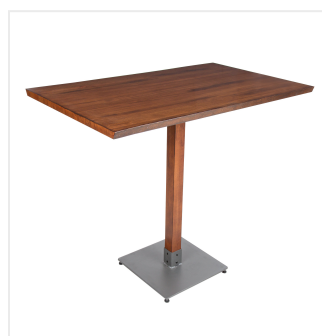

## Lancaster Table & Seating Industrial 30" x 48" Solid Wood Live Edge Bar Height Table with Rustic Walnut Finish

#3493048CLW37

Item #: 3493048CLW37 Qty: \_\_\_\_\_

Project: \_\_\_\_\_

Approval: \_\_\_\_\_ Date: \_\_\_\_\_

### Features

- Industrial-style rustic walnut finish wood column with steel base plate and spider
- Solid 1 1/2" thick live edge table top
- Wide, square base with adjustable feet ensures table stability
- 48" length is perfect for seating 4 guests comfortably
- Pair with Lancaster Table & Seating industrial bar stools (sold separately)

### Technical Data

Length	48 Inches
Width	30 Inches
Height	38 1/4 Inches
Height Style	Bar Height
Base Color	Black
Color	Brown
Features	Live Edge
Finish	Rustic Walnut
Frame Material	Metal
Samples Available	Yes

## Notes & Details

Feature beautiful wood with reliable durability in your dining room by choosing this Lancaster Table & Seating industrial 30" x 48" solid wood live edge bar height table with rustic walnut finish. Complete with an attractive table top and bar height base, this table is the perfect addition to your winery, brewery, or farm-to-table eatery. It combines the natural look of wood with rugged metal accents to add a rustic element with contemporary flair to your establishment. The rustic walnut finish highlights the distinctive woodgrain patterns and gives the table a unique aesthetic that can't be duplicated.