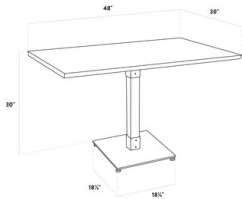

- Industrial-style bleached oak finish wood column with steel base plate and spider
- Solid 1 1/2" thick live edge table top
- Wide, square base with adjustable feet ensures table stability
- 48" length is perfect for seating 4 guests comfortably
- Pair with Lancaster Table & Seating industrial chairs (sold separately)

Certifications

Seating Capacity: 4

Technical Data

Length	48 Inches
Width	30 Inches
Height Style	Standard Height
Base Color	Black
Color	Beige
Features	Live Edge
Finish	Bleached Oak
Samples Available	Yes
Shape	Rectangle
Style	Solid Wood

Technical Data

Table Seating Capacity	4 Chairs
Tabletop Material	Wood
Tabletop Thickness	1 1/4 Inches
Type	Tables
Usage	Indoor

Plan View

Notes & Details

Feature beautiful wood with reliable durability in your dining room by choosing this Lancaster Table & Seating industrial 30" x 48" solid wood live edge standard height table with bleached oak finish. Complete with an attractive table top and standard height base, this table is the perfect addition to your winery, brewery, or farm-to-table eatery. It combines the natural look of wood with rugged metal accents to add a rustic element with contemporary flair to your establishment. The bleached oak finish highlights the distinctive woodgrain patterns and gives the table a unique aesthetic that can't be duplicated.

Thanks to its 1 1/2" thick European beechwood construction, the table top is durable enough to withstand the wear and tear of everyday use. Its underside includes V-shaped metal braces that prevent the wood from warping, which helps to maintain the smooth, sturdy surface. This table top also features 2 live edges for a rustic look that captures the natural beauty of wood. At 48" in length, it can comfortably seat 4 guests.