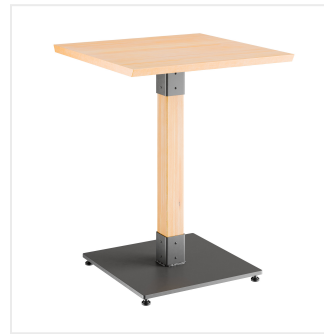

Lancaster Table & Seating Industrial 24" x 24" Solid Wood Live Edge Standard Height Table with Bleached Oak Finish

#3492424CLH30

Item #: 3492424CLH30 Qty: _____

Project: _____

Approval: _____ Date: _____

Features

- Industrial-style bleached oak finish wood column with steel base and spider
- Solid 1 1/2" thick live edge table top
- Wide, square base with adjustable feet ensures table stability
- 24" length is perfect for seating 2 guests comfortably
- Pair with Lancaster Table & Seating industrial chairs (sold separately)

Technical Data

Style	Solid Wood
Table Seating Capacity	2 Chairs
Tabletop Material	Wood
Tabletop Thickness	1 1/4 Inches
Type	Tables
Usage	Indoor

Plan View

Notes & Details

Feature beautiful wood with reliable durability in your dining room by choosing this Lancaster Table & Seating industrial 24" x 24" solid wood live edge standard height table with bleached oak finish. Complete with an attractive table top and standard height base, this table is the perfect addition to your winery, brewery, or farm-to-table eatery. It combines the natural look of wood with rugged metal accents to add a rustic element with contemporary flair to your establishment. The bleached oak finish highlights the distinctive woodgrain patterns and gives the table a unique aesthetic that can't be duplicated.

Thanks to its 1 1/2" thick European beechwood construction, the table top is durable enough to withstand the wear and tear of everyday use. Its underside includes V-shaped metal braces that prevent the wood from warping, which helps to maintain the smooth, sturdy surface. This table top also features 2 live edges for a rustic look that captures the natural beauty of wood. At 24" in length, it can comfortably seat 2 guests.