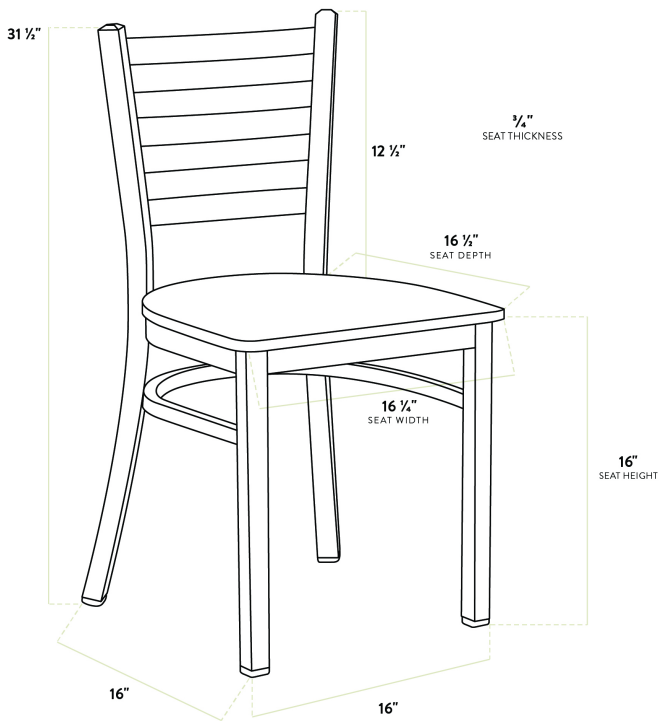

Technical Data

Back	With Back
Back Color	Silver
Back Material	Metal
Capacity	330 lb.
Finish	Clear Coat
Frame Color	Silver
Frame Material	Metal Steel
Padded Seat	Without Padded Seat
Seat Color	Brown
Seat Material	Wood
Seat Thickness	3/4 Inch
Seat Type	Solid
Style	Ladder Back
Type	Chairs
Usage	Indoor

Plan View