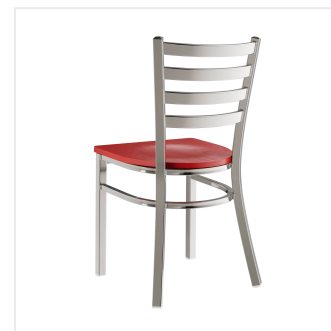

Lancaster Table & Seating Clear Coat Finish Ladder Back Chair with Mahogany Wood Seat - Assembled

#164CMLCWMHAS

Item #: 164CMLCWMHAS Qty: _____

Project: _____

Approval: _____ Date: _____

Features

- Contoured back for exceptional comfort
- Trendy mahogany wood seat brings a simple yet elegant style to any establishment
- Durable steel frame with stylish clear coat finish
- Light weight construction weighs 13 lb. and has a 330 lb. weight capacity
- Conveniently ships fully assembled for immediate use

Technical Data

Back	With Back
Back Color	Silver
Back Material	Metal
Capacity	330 lb.
Finish	Clear Coat
Frame Color	Silver
Frame Material	Metal Steel
Padded Seat	Without Padded Seat
Seat Color	Brown
Seat Material	Wood
Seat Thickness	3/4 Inch
Seat Type	Solid
Style	Ladder Back
Type	Chairs
Usage	Indoor

Plan View

Notes & Details

Seat your guests in comfort and style with this Lancaster Table & Seating clear coat finish ladder back chair with mahogany wood seat. This chair's sleek wood seat combines with its contemporary ladder back steel frame to instill a modern look in any location. Plus, since this chair's back is contoured for a customer's back, it will provide comfort while maintaining a distinct appearance.

This chair's sturdy steel frame provides unmatched durability in your dining room. It can hold up to 330 lb. of weight thanks to the metal frame and supports under the seat. Additionally, the clear powder coating on this chair ensures longevity through everyday wear and tear, resisting strains, scratches, and smudges. It also features a ladder back design that gives it a unique visual appeal, making it perfect for either upscale or casual decor. The 3/4" thick mahogany wood seat provides exceptional comfort for your guests, and it's also durable and easy to clean!