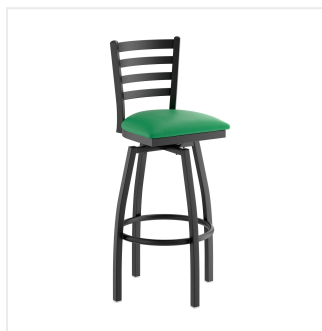

Lancaster Table & Seating Black Finish Ladder Back Swivel Bar Stool with 2 1/2" Green Vinyl Padded Seat

#164BLDRSWBGN

Item #: 164BLDRSWBGN Qty: _____

Project: _____

Approval: _____ Date: _____

Features

- Contoured back and swivel design allows guests to comfortably socialize
- Soft 2 1/2" thick vinyl padded cushion
- Durable steel frame with stain- and smudge-resistant black powder-coated finish
- Great for bar and raised table seating
- Ships unassembled to save on shipping costs

Technical Data

Back Color	Black
Capacity	330 lb.
Design	Modern
Features	Swivel Seat
Finish	Powder-Coated
Frame Color	Black
Frame Material	Metal Steel
Padded Seat	With Padded Seat
Seat Color	Green
Seat Material	Vinyl
Seat Thickness	2 1/2 Inches
Seat Type	Solid
Style	Ladder Back
Type	Stools
Usage	Indoor

Plan View

Notes & Details

Seat your guests in comfort and style with this Lancaster Table & Seating black finish ladder back swivel bar stool with 2 1/2" green vinyl padded seat. This bar stool's sleek padded seat combines with its contemporary ladder back steel frame to instill a modern look in any location. Plus, since this bar stool's back is contoured, it will provide comfort for the customer while maintaining a distinct appearance.

This bar stool's sturdy steel frame provides unmatched durability in your dining room. It can hold up to 330 lb. of weight thanks to the steel frame and supports under the seat. Additionally, the black powder coating on this bar stool ensures longevity through everyday wear and tear, resisting strains, scratches, and smudges. It also features a ladder back design that gives it a unique visual appeal, making it perfect for either upscale or casual decor. The 2 1/2" thick green vinyl padded seat provides comfort for your guests, and it's also durable and easy to clean! It is made with fire-retardant foam for added safety.