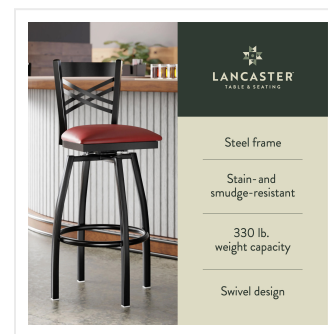

## Lancaster Table & Seating Black Finish Cross Back Swivel Bar Stool with 2 1/2" Burgundy Vinyl Padded Seat

#164BCROSBGGS

Item #: 164BCROSBGGS Qty: \_\_\_\_\_

Project: \_\_\_\_\_

Approval: \_\_\_\_\_ Date: \_\_\_\_\_

### Features

- Contoured back and swivel design allows guests to comfortably socialize
- Soft 2 1/2" thick vinyl padded cushion
- Durable steel frame with stain- and smudge-resistant black powder-coated finish
- Great for bar and raised table seating
- Ships unassembled to save on shipping costs

## Technical Data

Capacity	330 lb.
Design	Traditional
Features	Swivel Seat
Finish	Powder-Coated
Frame Color	Black
Frame Material	Metal Steel
Padded Seat	With Padded Seat
Seat Color	Burgundy
Seat Material	Vinyl
Seat Thickness	2 1/2 Inches
Seat Type	Solid
Style	Cross Back
Type	Stools
Usage	Indoor

## Notes & Details

---

Seat your guests in comfort and style with this Lancaster Table & Seating black finish cross back swivel bar stool with 2 1/2" burgundy vinyl padded seat. This bar stool's sleek padded seat combines with its contemporary cross back steel frame to instill a modern look in any location. Plus, since this bar stool's back is contoured, it will provide comfort for the customer while maintaining a distinct appearance.