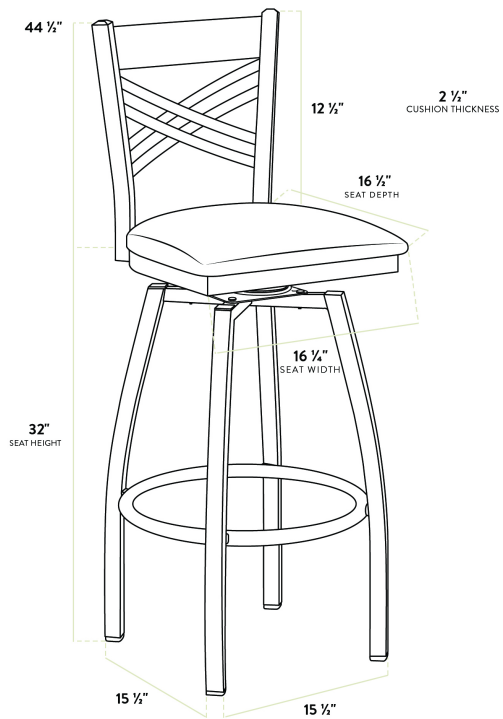

Technical Data

Capacity	330 lb.
Design	Traditional
Features	Swivel Seat
Finish	Powder-Coated
Frame Color	Black
Frame Material	Metal Steel
Padded Seat	With Padded Seat
Seat Color	Burgundy
Seat Material	Vinyl
Seat Thickness	2 1/2 Inches
Seat Type	Solid
Style	Cross Back
Type	Stools
Usage	Indoor

Plan View