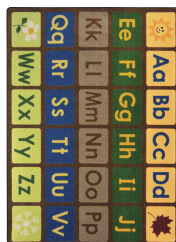

Any Day Alphabet #1710

Young children who are learning the alphabet will enjoy this colorful rug with both upper and lower case letters. You can also begin discussions about the seasons with the simple shapes in the corners, and the individual squares will be a great organizational tool in the classroom.

Product Details

Collection:	Kid Essentials®
Fiber:	Premium WearOn® Nylon
Product Type:	Area Rugs
Backing:	SoftFlex®
Country of Origin:	USA
Additional Options:	

- 5'4" x 7'8" Rectangle
- 7'8" x 10'9" Rectangle
- 10'9" x 13'2" Rectangle

Colors

01 Primary

Primary

02 Earthtone

Specifications are subject to normal manufacturing tolerances. Sizes are approximate and actual carpet color may vary.