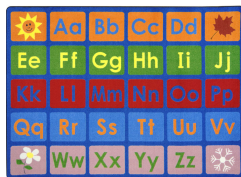

Any Day Alphabet #1710

Young children who are learning the alphabet will enjoy this colorful rug with both upper and lower case letters. You can also begin discussions about the seasons with the simple shapes in the corners, and the individual squares will be a great organizational tool in the classroom.

Product Details

Collection:	Kid Essentials®
Fiber:	Premium WearOn® Nylon
Product Type:	Area Rugs
Backing:	SoftFlex®
Country of Origin:	USA
Additional Options:	

- 5'4" x 7'8" Rectangle
- 7'8" x 10'9" Rectangle
- 10'9" x 13'2" Rectangle

Colors

01 Primary

Primary

02 Earthtone

Specifications are subject to normal manufacturing tolerances. Sizes are approximate and actual carpet color may vary.