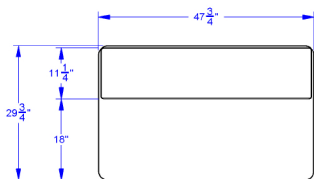

Jonli-Craft® Store-More Table - 6280JCP251

Jonli-Craft Flagship Features Include:

KYDZSafe corners & edges are rounded to minimum of $\frac{1}{2}$ " radius. KYDZSafe kickplates prevent pinching & lost objects. KYDZSafe 15" depth adds increased stability & 25% more storage than competitor's 12" depth. KYDZStrong materials are guaranteed to last. KYDZStrong dowel-pin construction adds stability & strength. KYDZStrong Recessed backs give stability & structural integrity. KYDZTuff acrylic finish is ultra-long lasting and resists yellowing. The UV coating is environmentally friendly and easy to clean with an extra-strong resistance to daily wear and common cleaning products, like bleach and nail polish remover. TRUEdge is permanently thermo-fused to furniture, is moisture-resistant, and prevents germs from getting into the board. TRUEdge also comes in multiple colors.