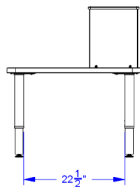

Jonli-Craft® Store-More Table - 6280JCP251

Jonli-Craft Flagship Features Include:

KYDZSafe corners & edges are rounded to minimum of $\frac{1}{2}$ " radius. KYDZSafe kickplates prevent pinching & lost objects. KYDZSafe 15" depth adds increased stability & 25% more storage than competitor's 12" depth. KYDZStrong materials are guaranteed to last. KYDZStrong dowel-pin construction adds stability & strength. KYDZStrong Recessed backs give stability & structural integrity. KYDZTuff acrylic finish is ultra-long lasting and resists yellowing. The UV coating is environmentally friendly and easy to clean with an extra-strong resistance to daily wear and common cleaning products, like bleach and nail polish remover. TRUEdge is permanently thermo-fused to furniture, is moisture-resistant, and prevents germs from getting into the board. TRUEdge also comes in multiple colors.