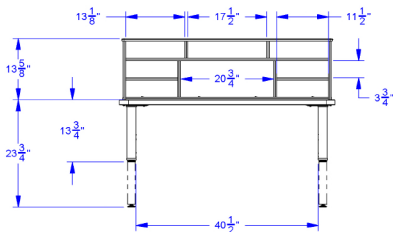

Jonli-Craft® Store-More Table - 6280JCP251

Jonli-Craft Flagship Features Include:

KYDZSafe corners & edges are rounded to minimum of $\frac{1}{2}$ " radius. KYDZSafe kickplates prevent pinching & lost objects. KYDZSafe 15" depth adds increased stability & 25% more storage than competitor's 12" depth. KYDZStrong materials are guaranteed to last. KYDZStrong dowel-pin construction adds stability & strength. KYDZStrong Recessed backs give stability & structural integrity. KYDZTuff acrylic finish is ultra-long lasting and resists yellowing. The UV coating is environmentally friendly and easy to clean with an extra-strong resistance to daily wear and common cleaning products, like bleach and nail polish remover. TRUEdge is permanently thermo-fused to furniture, is moisture-resistant, and prevents germs from getting into the board. TRUEdge also comes in multiple colors.