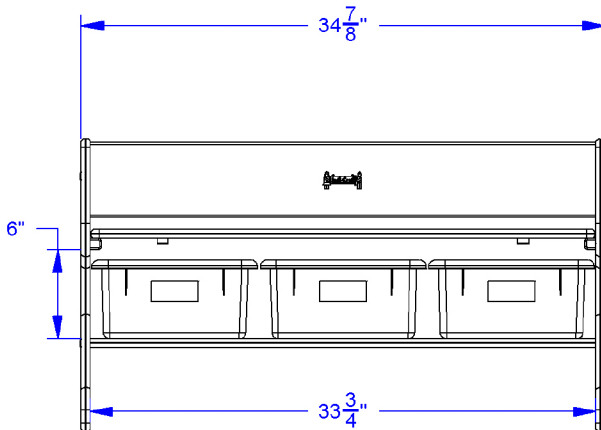

Jonti-Craft® Deluxe Building Table - Preschool Brick Compatible - 5727JC

Jonti-Craft Flagship Features Include:

KYDZSafe corners & edges are rounded to minimum of 1/2" radius. KYDZSafe kickplates prevent pinching & lost objects. KYDZSafe 15" depth adds increased stability & 25% more storage than competitor's 12" depth. KYDZStrong materials are guaranteed to last. KYDZStrong dowel-pin construction adds stability & strength. KYDZStrong Recessed backs give stability & structural integrity. KYDZTuff acrylic finish is ultra-long lasting and resists yellowing. The UV coating is environmentally friendly and easy to clean with an extra-strong resistance to daily wear and common cleaning products, like bleach and nail polish remover.