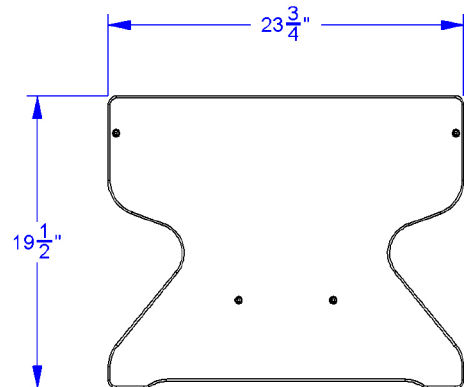

Jonti-Craft® Deluxe Building Table - Preschool Brick Compatible - 5727JC

Jonti-Craft Flagship Features Include:

KYDZSafe corners & edges are rounded to minimum of 1/2" radius. KYDZSafe kickplates prevent pinching & lost objects. KYDZSafe 15" depth adds increased stability & 25% more storage than competitor's 12" depth. KYDZStrong materials are guaranteed to last. KYDZStrong dowel-pin construction adds stability & strength. KYDZStrong Recessed backs give stability & structural integrity. KYDZTuff acrylic finish is ultra-long lasting and resists yellowing. The UV coating is environmentally friendly and easy to clean with an extra-strong resistance to daily wear and common cleaning products, like bleach and nail polish remover.