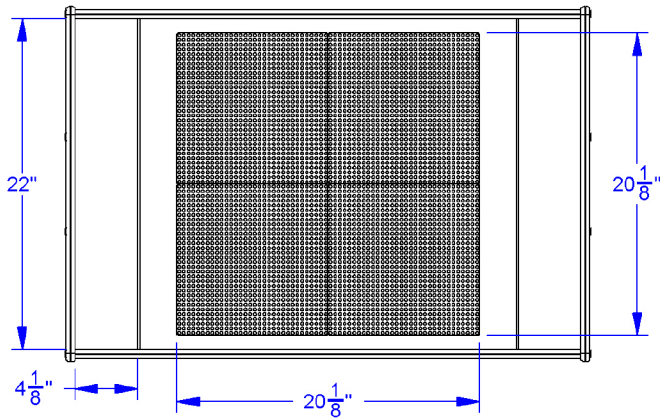

Jonti-Craft® Deluxe Building Table - Preschool Brick Compatible - 5727JC

Jonti-Craft Flagship Features Include:

KYDZSafe corners & edges are rounded to minimum of 1/2" radius. KYDZSafe kickplates prevent pinching & lost objects. KYDZSafe 15" depth adds increased stability & 25% more storage than competitor's 12" depth. KYDZStrong materials are guaranteed to last. KYDZStrong dowel-pin construction adds stability & strength. KYDZStrong Recessed backs give stability & structural integrity. KYDZTuff acrylic finish is ultra-long lasting and resists yellowing. The UV coating is environmentally friendly and easy to clean with an extra-strong resistance to daily wear and common cleaning products, like bleach and nail polish remover.