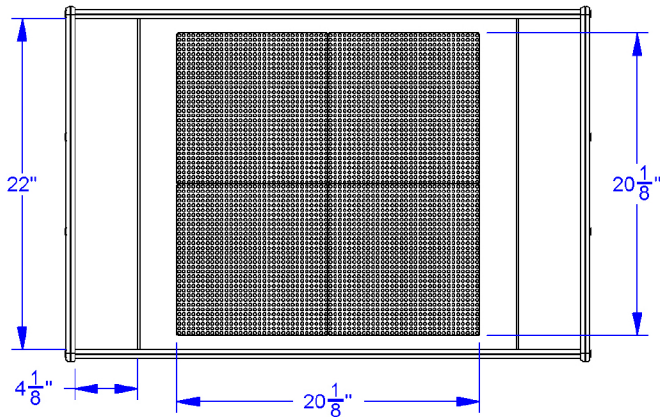

Jonti-Craft® Deluxe Building Table - Traditional Brick Compatible - 5726JC

Jonti-Craft Flagship Features Include:

KYDZSafe corners & edges are rounded to minimum of 1/2" radius. KYDZSafe kickplates prevent pinching & lost objects. KYDZSafe 15" depth adds increased stability & 25% more storage than competitor's 12" depth. KYDZStrong materials are guaranteed to last. KYDZStrong dowel-pin construction adds stability & strength. KYDZStrong Recessed backs give stability & structural integrity. KYDZTuff acrylic finish is ultra-long lasting and resists yellowing. The UV coating is environmentally friendly and easy to clean with an extra-strong resistance to daily wear and common cleaning products, like bleach and nail polish remover.