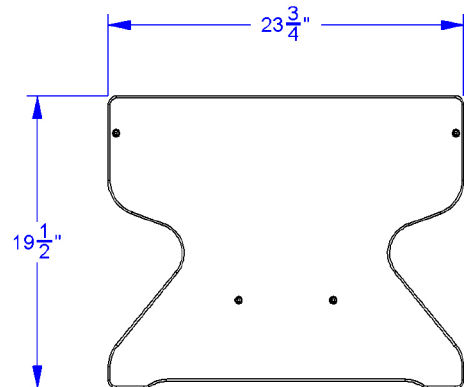

Jonti-Craft® Deluxe Building Table - Traditional Brick Compatible - 5726JC

Jonti-Craft Flagship Features Include:

KYDZSafe corners & edges are rounded to minimum of 1/2" radius. KYDZSafe kickplates prevent pinching & lost objects. KYDZSafe 15" depth adds increased stability & 25% more storage than competitor's 12" depth. KYDZStrong materials are guaranteed to last. KYDZStrong dowel-pin construction adds stability & strength. KYDZStrong Recessed backs give stability & structural integrity. KYDZTuff acrylic finish is ultra-long lasting and resists yellowing. The UV coating is environmentally friendly and easy to clean with an extra-strong resistance to daily wear and common cleaning products, like bleach and nail polish remover.