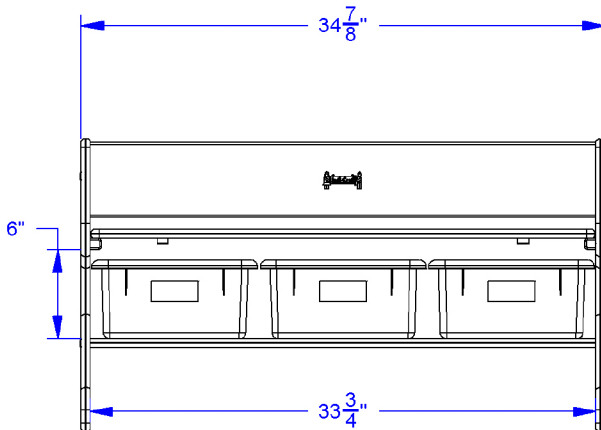

Jonti-Craft® Deluxe Building Table - Traditional Brick Compatible - 5726JC

Jonti-Craft Flagship Features Include:

KYDZSafe corners & edges are rounded to minimum of 1/2" radius. KYDZSafe kickplates prevent pinching & lost objects. KYDZSafe 15" depth adds increased stability & 25% more storage than competitor's 12" depth. KYDZStrong materials are guaranteed to last. KYDZStrong dowel-pin construction adds stability & strength. KYDZStrong Recessed backs give stability & structural integrity. KYDZTuff acrylic finish is ultra-long lasting and resists yellowing. The UV coating is environmentally friendly and easy to clean with an extra-strong resistance to daily wear and common cleaning products, like bleach and nail polish remover.