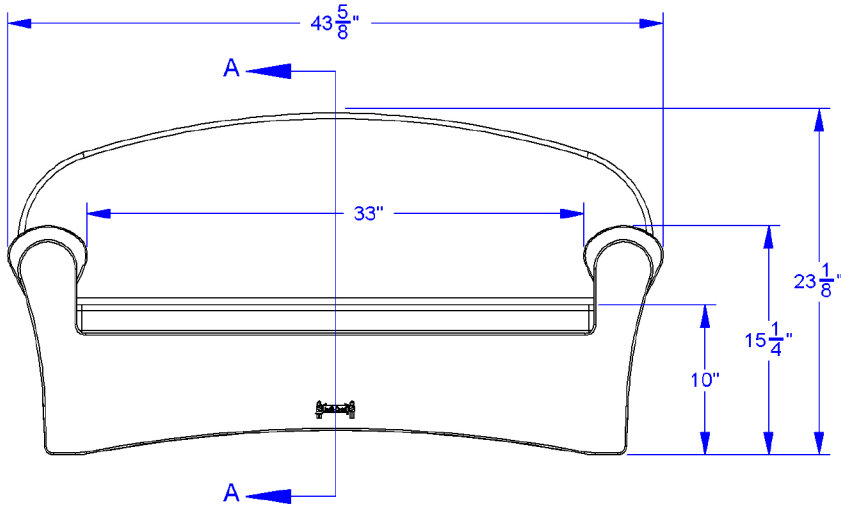

Jonti-Craft® Komfy Sofa + Chair Set - 3772JC

SECTION A-A