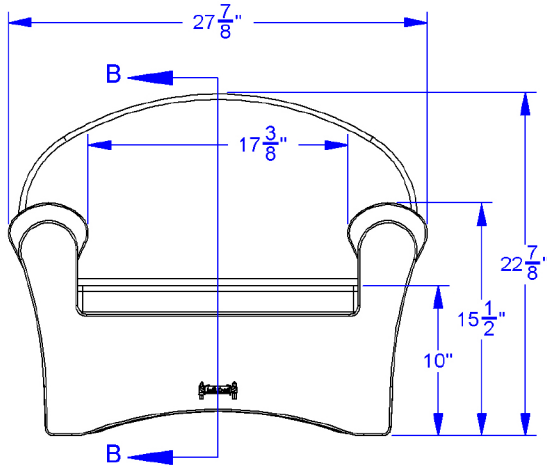

SECTION B-B

Jonti-Craft Flagship Features Include:

KYDZSafe corners & edges are rounded to minimum of 1/2" radius. KYDZSafe kickplates prevent pinching & lost objects. KYDZSafe 15" depth adds increased stability & 25% more storage than competitor's 12" depth. KYDZStrong materials are guaranteed to last. KYDZStrong dowel-pin construction adds stability & strength. KYDZStrong Recessed backs give stability & structural integrity. KYDZTuff acrylic finish is ultra-long lasting and resists yellowing. The UV coating is environmentally friendly and easy to clean with an extra-strong resistance to daily wear and common cleaning products, like bleach and nail polish remover.