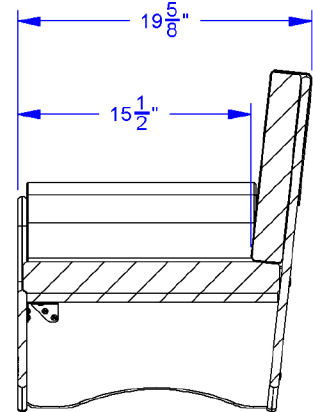

Jonti-Craft® Komfy Sofa + Chair Set - 3772JC

SECTION A-A