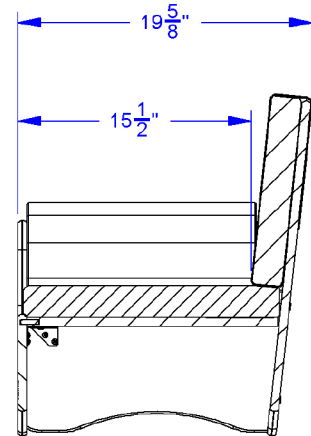

SECTION B-B

Jonti-Craft Flagship Features Include:

KYDZSafe corners & edges are rounded to minimum of 1/2" radius. KYDZSafe kickplates prevent pinching & lost objects. KYDZSafe 15" depth adds increased stability & 25% more storage than competitor's 12" depth. KYDZStrong materials are guaranteed to last. KYDZStrong dowel-pin construction adds stability & strength. KYDZStrong Recessed backs give stability & structural integrity. KYDZTuff acrylic finish is ultra-long lasting and resists yellowing. The UV coating is environmentally friendly and easy to clean with an extra-strong resistance to daily wear and common cleaning products, like bleach and nail polish remover.