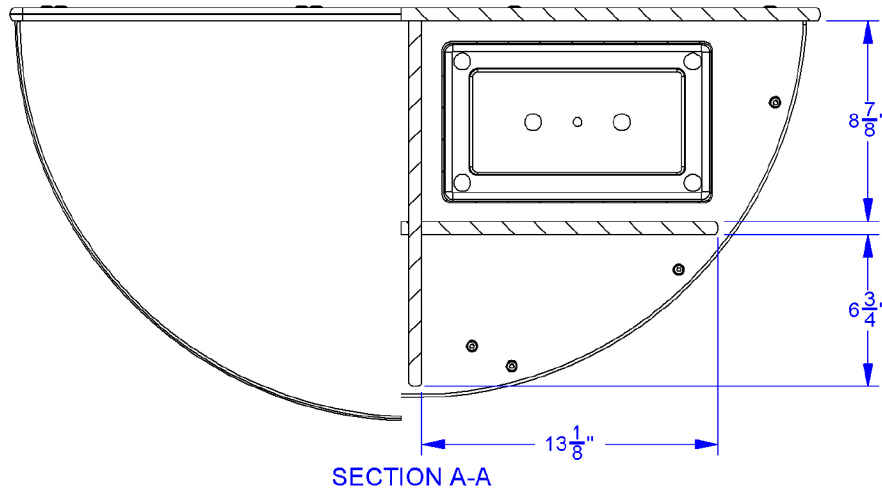

JonTi-Craft® Read-a-Round Semi - Red - 3759JC

Item: 3759JC

36" W x 18.5" D x 11" H

Ship Weight: 33 lbs

Warranty: Lifetime

Fully Assembled

Made in United States

 KYDZ Safe.

 KYDZ Strong.

 KYDZ Tuff.

Place against a wall or partner with other Read-a-Round components to create a reading center. Seat is 11" high. Two clear cubbie-trays included. Cushions available in red or blue. KYDZSafe® edges. KYDZStrong® construction. KYDZTuff® finish. Stationary. Cushions comply with Cal. TB 117-2013.

Jonti-Craft® Read-a-Round Semi - Red - 3759JC

Jonti-Craft Flagship Features Include:

KYDZSafe corners & edges are rounded to minimum of 1/2" radius. KYDZSafe kickplates prevent pinching & lost objects. KYDZSafe 15" depth adds increased stability & 25% more storage than competitor's 12" depth. KYDZStrong materials are guaranteed to last. KYDZStrong dowel-pin construction adds stability & strength. KYDZStrong Recessed backs give stability & structural integrity. KYDZTuff acrylic finish is ultra-long lasting and resists yellowing. The UV coating is environmentally friendly and easy to clean with an extra-strong resistance to daily wear and common cleaning products, like bleach and nail polish remover.