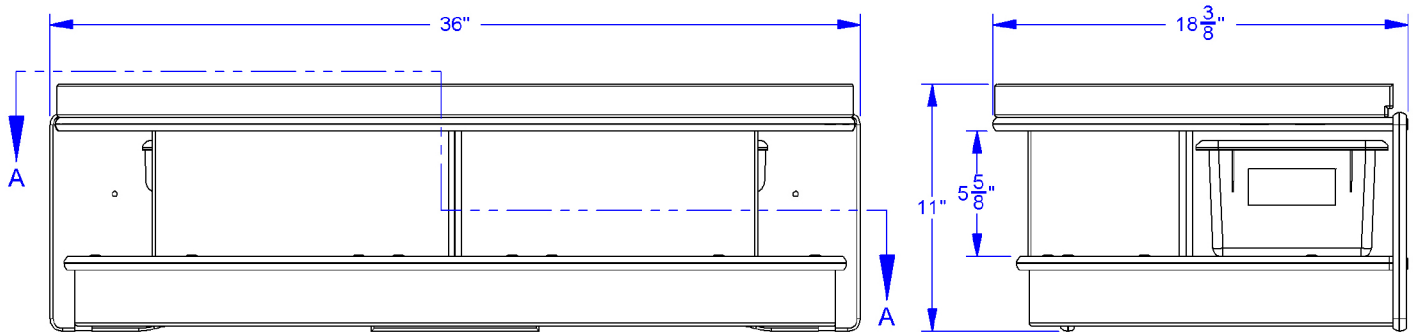

JonTi-Craft® Read-a-Round Semi - Red - 3759JC

Item: 3759JC

36" W x 18.5" D x 11" H

Ship Weight: 33 lbs

Warranty: Lifetime

Fully Assembled

Made in United States

 KYDZ Safe.

 KYDZ Strong.

 KYDZ Tuff.

Place against a wall or partner with other Read-a-Round components to create a reading center. Seat is 11" high. Two clear cubbie-trays included. Cushions available in red or blue. KYDZSafe® edges. KYDZStrong® construction. KYDZTuff® finish. Stationary. Cushions comply with Cal. TB 117-2013.

Jonti-Craft® Read-a-Round Semi - Red - 3759JC

Jonti-Craft Flagship Features Include:

KYDZSafe corners & edges are rounded to minimum of 1/2" radius. KYDZSafe kickplates prevent pinching & lost objects. KYDZSafe 15" depth adds increased stability & 25% more storage than competitor's 12" depth. KYDZStrong materials are guaranteed to last. KYDZStrong dowel-pin construction adds stability & strength. KYDZStrong Recessed backs give stability & structural integrity. KYDZTuff acrylic finish is ultra-long lasting and resists yellowing. The UV coating is environmentally friendly and easy to clean with an extra-strong resistance to daily wear and common cleaning products, like bleach and nail polish remover.