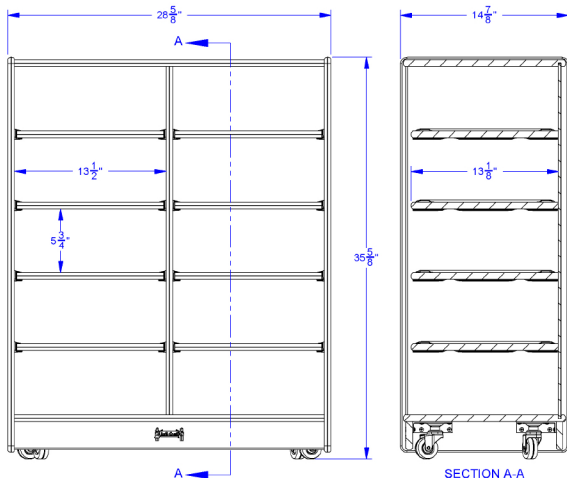

Item: 2914JC

28.5" W x 15" D x 35.5" H

Ship Weight: 69 lbs

Warranty: Lifetime

Fully Assembled

Made in United States

 KYDZ Safe.

 KYDZ Strong.

 KYDZ Tuff.

 MAX Bracket.

Jonli-Craft® 10 Tub Mobile Storage - without Tubs - 2914JC

Jonli-Craft Flagship Features Include:

KYDZSafe corners & edges are rounded to minimum of $\frac{1}{2}$ " radius. KYDZSafe kickplates prevent pinching & lost objects. KYDZSafe 15" depth adds increased stability & 25% more storage than competitor's 12" depth. KYDZStrong materials are guaranteed to last. KYDZStrong dowel-pin construction adds stability & strength. KYDZStrong Recessed backs give stability & structural integrity. KYDZTuff acrylic finish is ultra-long lasting and resists yellowing. The UV coating is environmentally friendly and easy to clean with an extra-strong resistance to daily wear and common cleaning products, like bleach and nail polish remover. MAXBrackets are heavy-duty casters that make it easy to support and move furniture. Wheels are made of hard, non-marking rubber and a three-point-connection bracket adds triangular strength.