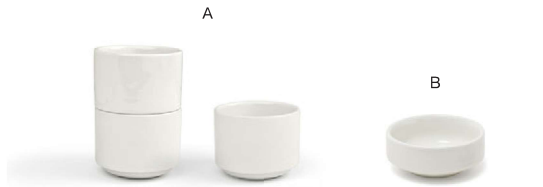

1. **A** 6 oz Round Catalyst® Monaco Ramekin pack 12 DSD040BEP23
   3 dia x 2.25 in
   7.6 dia x 5.8 cm, 177 ml
2. **B** 3 oz Round Catalyst® Monaco Ramekin pack 12 ASC016BEP23
   3 dia x 1.25 in
   7.8 dia x 3 cm, 89 ml

1. **A, B**
2. **A** 13 oz Catalyst® Monaco Cup pack 12 DMU016BEP23
   5 x 3.75 x 3.5 in
   12.8 x 9.5 x 8.7 cm, 384 ml
3. **B** 6" Round Catalyst® Monaco Saucer pack 12 DCS044BEP23
   6 dia x .75 in
   15 dia x 1.9 cm