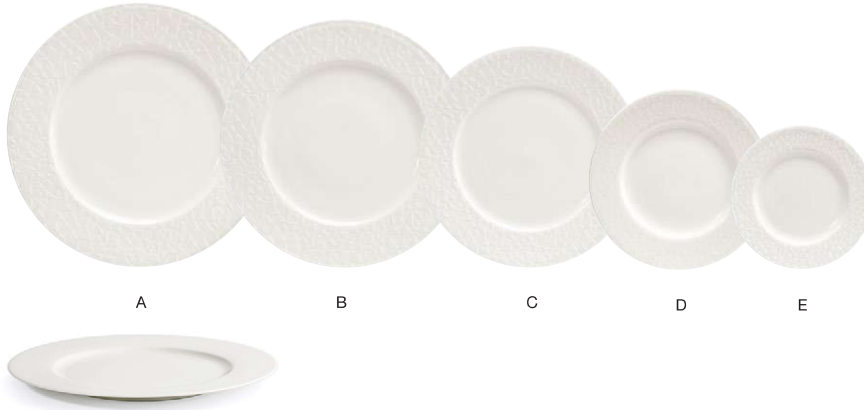

DINNERWARE - HIGH-VOLUME PORCELAIN

CATALYST® RIM *eurowhite®*

Designed with a generous, circular border that exudes personality, these Catalyst® Rim collection ensures both functionality and durability. Explore our Classic or Facet™ and Focus™ embossments, or mix and match to create your unique aesthetic.

LIGHTWEIGHT & DURABLE | LIFETIME PLUS WARRANTY | MAXIMUM FUNCTIONALITY

PC PLATE COVER AVAILABLE

Mg MAGNESIUM ENHANCED FOR MAXIMUM DURABILITY

- | | | | | | | | | |
|---|--------|--------------------|-----------|---|--|--------------------|--------------------|-----------|
| A 12.25" Round Catalyst® Rim Plate | pack 4 | DOS037BEP21 | Mg | D 9.5" Round Catalyst® Rim Plate | pack 6 | DDP085BEP22 | Mg | PC |
| 12.25 dia x 1 in 31 dia x 2.3 cm | | | | 9.5 dia x .75 in 23.9 dia x 1.8 cm | | | | |
| B 11.5" Round Catalyst® Rim Plate | pack 4 | DDP079BEP21 | Mg | PC | E 8" Round Catalyst® Rim Plate | pack 6 | DSP041BEP22 | Mg |
| 11.5 dia x .75 in 29 dia x 2.1 cm | | | | | 8 dia x .75 in 20.3 dia x 1.8 cm | | | |
| C 10.62" Round Catalyst® Rim Plate | pack 6 | DDP082BEP22 | Mg | PC | F 6.25" Round Catalyst® Rim Plate | pack 6 | DAP086BEP22 | Mg |
| 10.62 dia x .75 in 27 dia x 2 cm | | | | | 6.25 dia x .5 in 16.1 dia x 1.5 cm | | | |