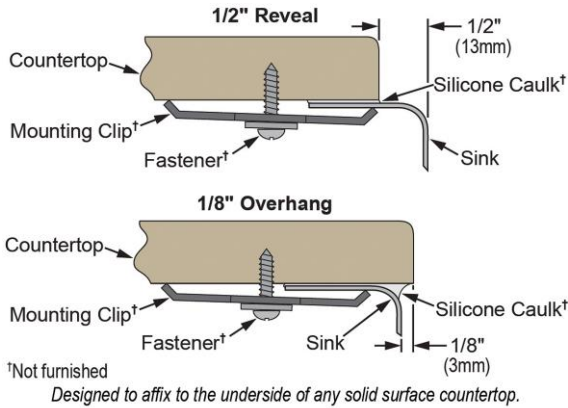

Installation Profile:

Optional Accessories		
CB1613	Elkay Hardwood 16-3/4" x 13-1/2" x 1" Cutting Board Spec Sheet (PDF)	
CB1713	Elkay Hardwood 13-1/2" x 17" x 1" Cutting Board Spec Sheet (PDF)	
CBS1316	Elkay Hardwood 14-1/2" x 17" x 3/4" Cutting Board Spec Sheet (PDF)	
LK99	Elkay Deluxe 3-1/2" Drain Type 304 Stainless Steel Body Strainer Basket Rubber Seal and Tailpiece Spec Sheet (PDF)	
LKGT1041CR	Elkay Gourmet Single Hole Kitchen Faucet Pull-out Spray and Lever Handle with Hi and Mid-rise Base Options Chrome Spec Sheet (PDF)	
LKGT1041NK	Elkay Gourmet Single Hole Kitchen Faucet Pull-out Spray and Lever Handle with Hi and Mid-rise Base Options Brushed Nickel Spec Sheet (PDF)	
LKGT1041RB	Elkay Gourmet Single Hole Kitchen Faucet Pull-out Spray and Lever Handle with Hi and Mid-rise Base Options Oil Rubbed Bronze Spec Sheet (PDF)	

In keeping with our policy of continuing product improvement, Elkay reserves the right to change product specifications without notice. Please visit elkay.com for the most current version of Elkay product specification sheets. This specification describes an Elkay product with design, quality, and functional benefits to the user. When making a comparison of other producers' offerings, be certain these features are not overlooked.