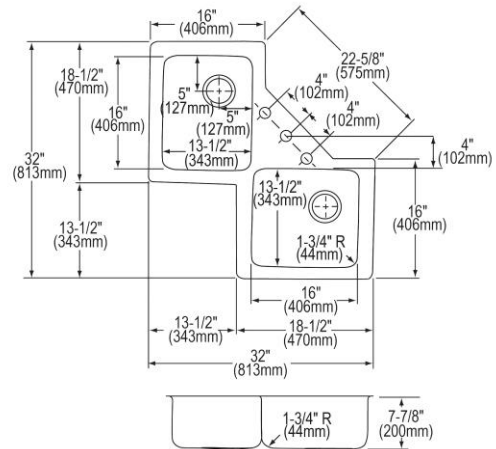

AMERICAN PRIDE. A LIFETIME TRADITION.
Like your family, the Elkay family has values and traditions that endure. For almost a century, Elkay has been a family-owned and operated company, providing thousands of jobs that support our families and communities.

Product Compliance: ASME A112.19.3/CSA B45.4
Buy American Act

Sinks are listed by IAPMO® as meeting the applicable requirements of the Uniform Plumbing Code®, International Plumbing Code®, and National Plumbing Code of Canada.

[Clean and Care Manual (PDF)](#)
[Installation Instructions (PDF) - 1000005239](#)
[Warranty (PDF)](#)