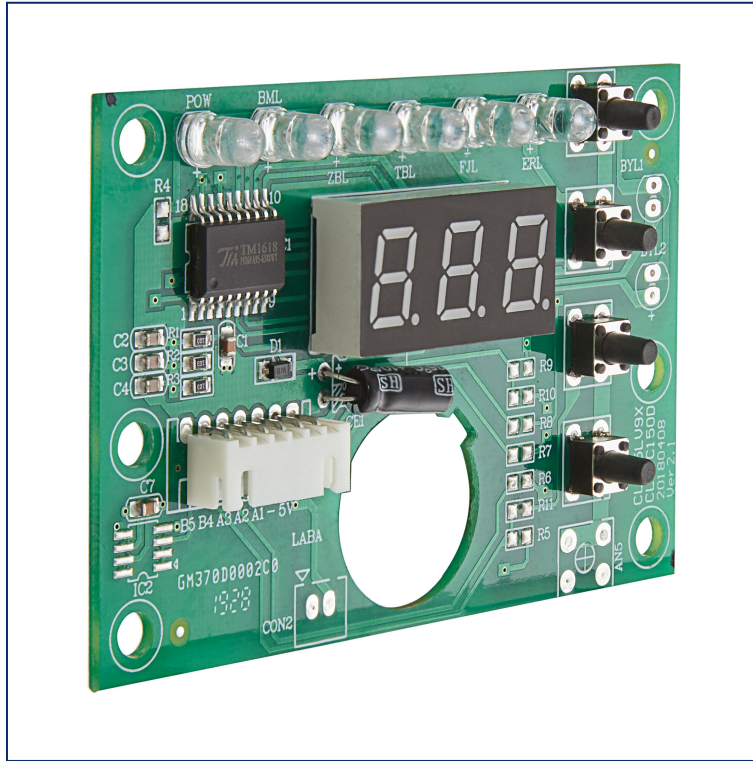

Avantco Ice 19496714 Digital Display Circuit Board for Select Ice Machines

Item #19496714

Technical Data

Type	Control Boards
------	----------------

Avantco Ice Machines

Features

- Displays vital operational and diagnostic information
- Replaces the original circuit board that came with ice machine

Notes & Details

This Avantco Ice Machines 19496714 digital display circuit board serves as a direct replacement for the one that comes with select modular ice machines. It is designed to display diagnostic, cleaning, and operational information. If this part is no longer working effectively, be sure to swap it out with an operational one. If replacing the 19496714 digital display circuit board on a unit produced prior to 2022, also replace the 19499269 PC board to ensure proper functionality.