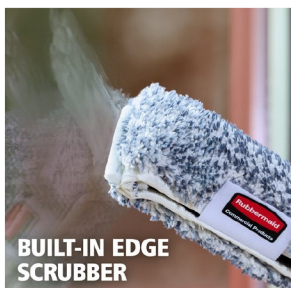

MICROFIBER GLASS WASHER SLEEVE, 18"

SKU: 2221959

MICROFIBER GLASS WASHER SLEEVE, 18"

The Rubbermaid Commercial Products® 18-Inch Microfiber Glass Washer Sleeve is made to work with the 18-Inch Microfiber Glass Washer and is designed for effortless, streak-free cleaning on windows, glass, and other smooth surfaces. The high-absorbency microfiber sleeve absorbs more than 6x its weight—for fewer trips to your bucket and more time spent cleaning. An integrated edge scrubber easily removes stubborn dirt and grime, tackling tough messes without extra effort. Built to last, this washer stands up to 100 commercial laundering cycles, delivering long-term durability and reliable performance—wash after wash.

FEATURES & BENEFITS

- **Advanced Absorbency:** Absorbs more than 6x its weight—for fewer trips to your bucket and more time cleaning.
- **Effortless Scrubbing:** Integrated edge scrubber tackles stubborn dirt in hard-to-reach areas.
- **Clean. Scrub. Launder. Repeat.:** Durable microfiber stands up to 100 commercial laundering cycles.
- **3 Year Limited Warranty**