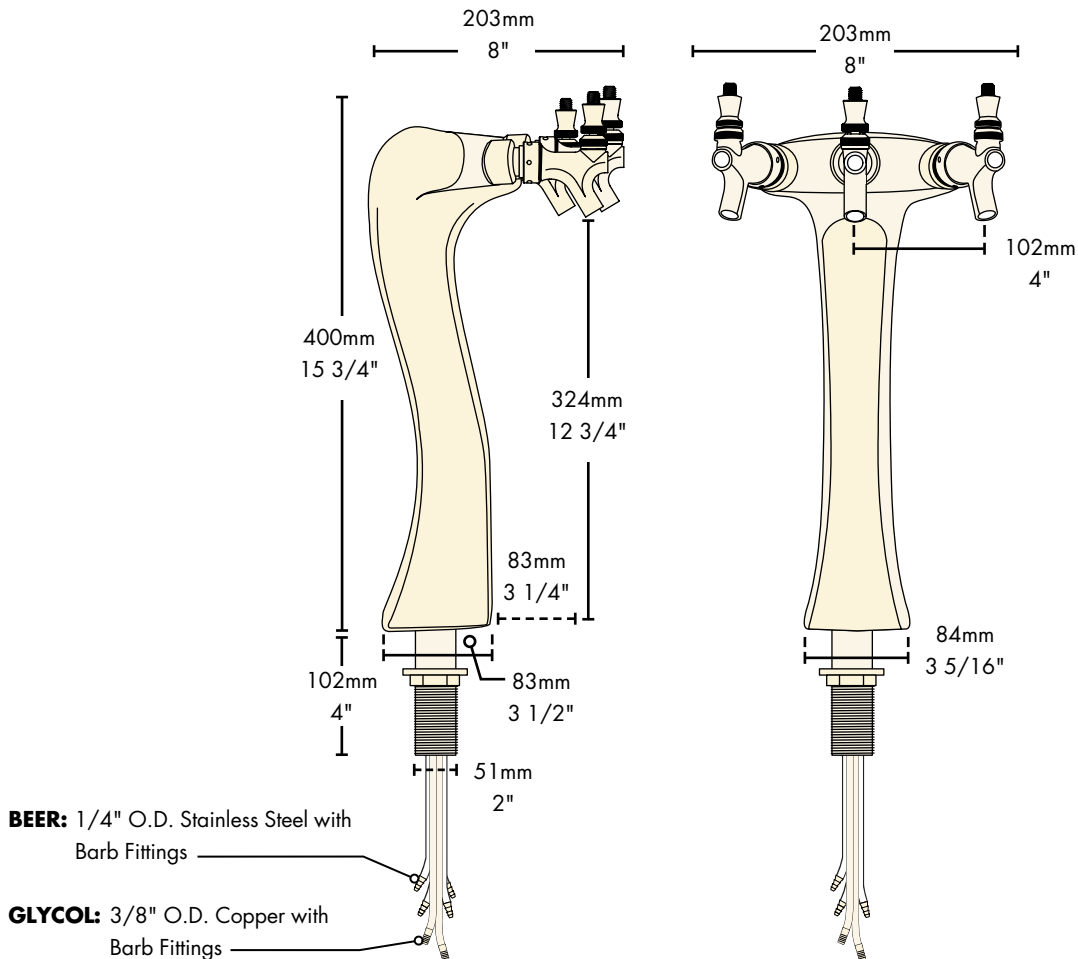

- Contemporary Italian styling is a sleek focal point on the bar top.
- Distinctive alone or attention grabbing when two towers are present.
- The draft tower is a marketing tool, not just a bar fixture.
- Exterior finishes of either highly polished chrome or brilliant gold plating.

Gold
[6403-G](#)

Chrome
[6403-C](#)

Faucet knobs not included.

Specifications

Micro Matic reserves the right to change specifications without notice.

Part No.	Faucets	Finish	Dispense System	Shipping Weight	Box Dimensions
<input type="checkbox"/> 6403-C	3	Chrome	Glycol	9 kg 19 lbs	812mm L x 330mm W x 279mm H 32"L x 12"W x 11"H
<input type="checkbox"/> 6403-G	3	Gold	Glycol	9 kg 19 lbs	812mm L x 330mm W x 279mm H 32"L x 12"W x 11"H

Dimensions

Copyright ©2009 Micro Matic USA, Inc. All Rights Reserved.

00208D0809

www.micromatic.com

Toll Free: 1-(866) 327-4159

West	Central	Southeast	Northeast
19791 Bahama Street Northridge, CA 91324 Tel. (818) 701-9765 Fax. (818) 701-9844	10726 North Second Street Machesney Park, IL 61115 Tel. (815) 968-7557 Fax. (815) 968-0363	2364 Turbine Court Brooksville, FL 34604 Tel. (352) 799-6331 Fax. (352) 796-2429	4601 Saucon Creek Road Center Valley, PA 18034 Tel. (610) 625-4464 Fax. (610) 625-4466