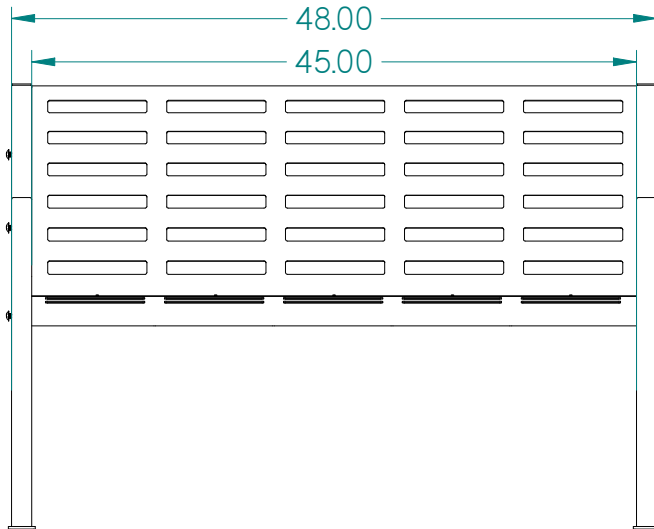

Lasting Impressions

www.pemf.com

PARIS

Site Furnishings • Outdoor Fitness

Toll-Free: 1-800-387-6318

MATERIALS:

- 1.50" X 1.50" X 1/8"W STEEL TUBING
- 14 GA STEEL SEAT SECTIONS
- 11 GA STEEL SEAT RIBS
- 7 GA STEEL FOOT PLATES
- 5/16-18 PHILLIPS TRUSS HEAD BLACK ZINC PLATED H/W INCLUDED
- 3/8-16 CONCRETE ANCHORING H/W INCLUDED
- PHILLIPS DRIVER BIT INCLUDED

FINISH:

- SANDBLASTED SEAT SECTIONS WITH PEEL BLACK POWDER COAT FINISH
- E-COATED END FRAMES WITH PEEL BLACK POWDER COAT FINISH

460-225 R0

BENCH, LIS-BENCH-4FT INSTALLATION INSTRUCTIONS

This drawing is the sole property of PARIS Site Furnishings and Outdoor Fitness LTD. and is not to be copied or distributed.