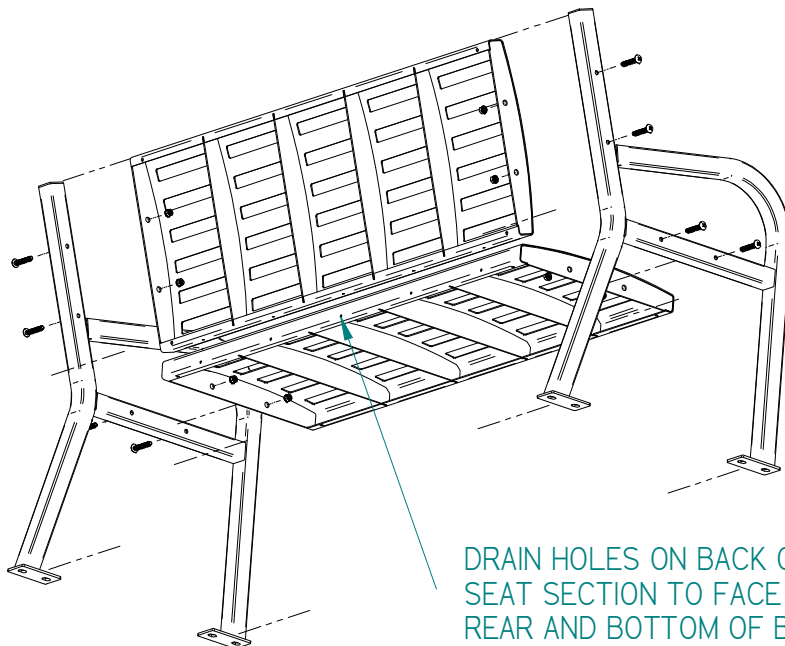

Lasting Impressions

www.pemf.com

PARIS

Site Furnishings • Outdoor Fitness

Toll-Free: 1-800-387-6318

MATERIALS:

- 1.50" X 1.50" X 1/8"W STEEL TUBING
- 14 GA STEEL SEAT SECTIONS
- 11 GA STEEL SEAT RIBS
- 7 GA STEEL FOOT PLATES
- 5/16-18 PHILLIPS TRUSS HEAD BLACK ZINC PLATED H/W INCLUDED
- 3/8-16 CONCRETE ANCHORING H/W INCLUDED
- PHILLIPS DRIVER BIT INCLUDED

FINISH:

- SANDBLASTED SEAT SECTIONS WITH PEEL BLACK POWDER COAT FINISH
- E-COATED END FRAMES WITH PEEL BLACK POWDER COAT FINISH

460-225 R0

BENCH, LIS-BENCH-4FT INSTALLATION INSTRUCTIONS

This drawing is the sole property of PARIS Site Furnishings and Outdoor Fitness LTD. and is not to be copied or distributed.