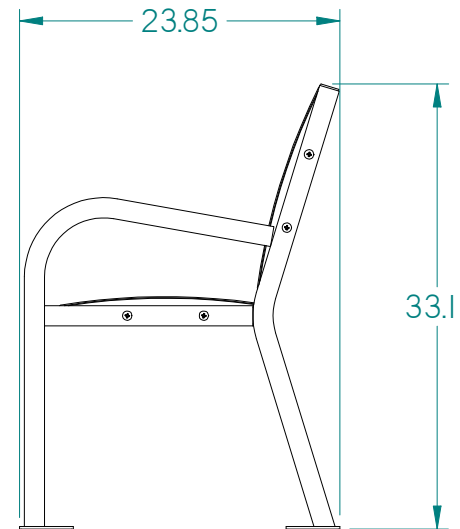

Lasting Impressions

www.pemf.com

PARIS

Site Furnishings • Outdoor Fitness

Toll-Free: 1-800-387-6318

MATERIALS:

- 1.50" X 1.50" X 1/8"W STEEL TUBING
- 14 GA STEEL SEAT SECTIONS
- 11 GA STEEL SEAT RIBS
- 7 GA STEEL FOOT PLATES
- 5/16-18 PHILLIPS TRUSS HEAD BLACK ZINC PLATED H/W INCLUDED
- 3/8-16 CONCRETE ANCHORING H/W INCLUDED
- PHILLIPS DRIVER BIT INCLUDED

FINISH:

- SANDBLASTED SEAT SECTIONS WITH PEEL BLACK POWDER COAT FINISH
- E-COATED END FRAMES WITH PEEL BLACK POWDER COAT FINISH

460-225 R0

BENCH, LIS-BENCH-4FT INSTALLATION INSTRUCTIONS

This drawing is the sole property of PARIS Site Furnishings and Outdoor Fitness LTD. and is not to be copied or distributed.