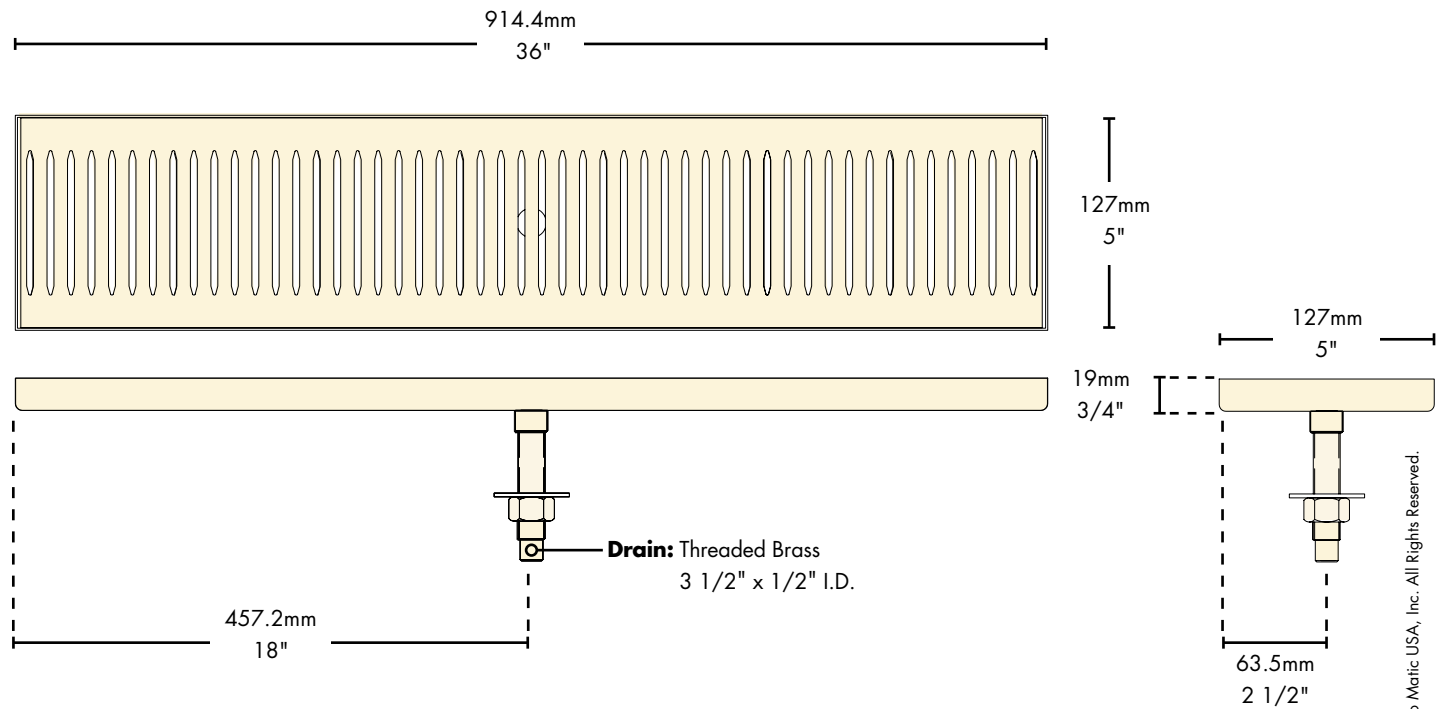

Specifications

Micro Matic reserves the right to change specifications without notice.

Part No.	Description	Shipping Weight	Box Dimensions
☐ DP-120D-36	Stainless Steel	3 kg	940mm L x 203mm W x 51 mm H
		6 lbs	37"L x 8"W x 2"H
☐ DP-120DSSPVD-36	PVD Brass	3 kg	940mm L x 203mm W x 51 mm H
		6 lbs	37"L x 8"W x 2"H

Dimensions

Copyright ©2007 Micro Matic USA, Inc. All Rights Reserved.

00190D0507 12-07

MICRO MATIC

www.micromatic.com

Toll Free: 1-(866) 327-4159

West	Central	Southeast	Northeast
19791 Bahama Street Northridge, CA 91324 Tel. (818) 701-9765 Fax. (818) 701-9844	10726 North Second Street Machesney Park, IL 61115 Tel. (815) 968-7557 Fax. (815) 968-0363	16121 Flight Path Drive Brooksville, FL 34604 Tel. (352) 799-6331 Fax. (352) 796-2429	4601 Saucon Creek Road Center Valley, PA 18034 Tel. (610) 625-4464 Fax. (610) 625-4466