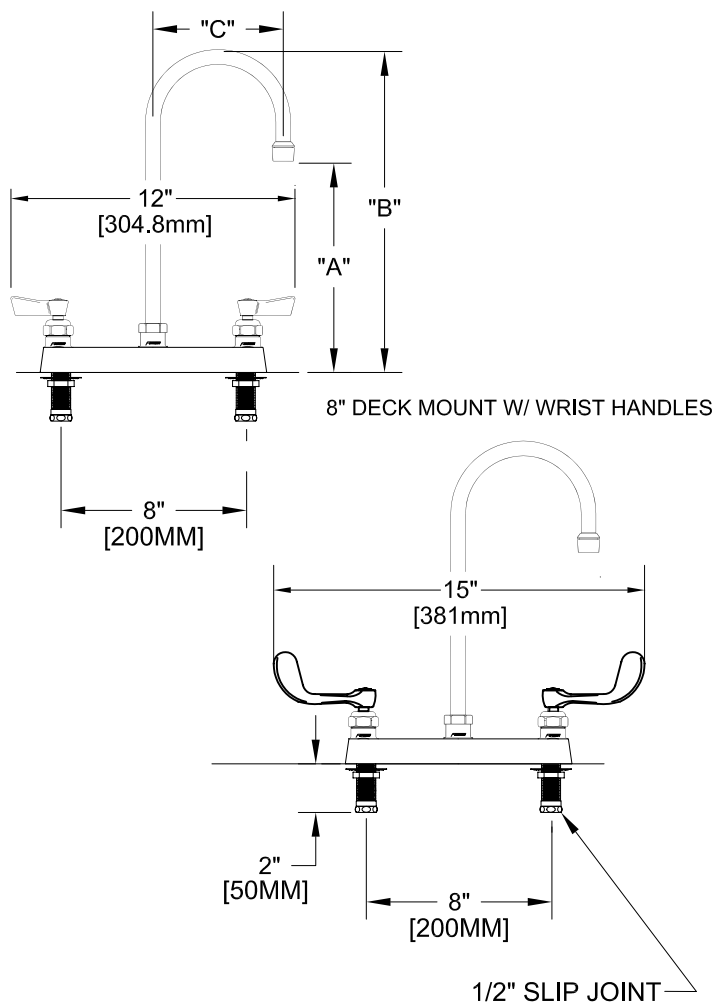

8" DECK MOUNT W/ LEVER HANDLES

SIDE VIEW:

ROUGH-IN:

PRODUCT NAME: STAINLESS STEEL
8" DECK MOUNT FAUCETS

MODEL:

- 57770 W/ 6" SWIVEL/RIGID GOOSENECK SPOUT W/ LEVER HANDLES
- 57789 W/ 12" SWIVEL/RIGID GOOSENECK SPOUT W/ LEVER HANDLES
- 57959 W/ 6" SWIVEL/RIGID GOOSENECK SPOUT W/ WRIST HANDLES
- 57967 W/ 12" SWIVEL/RIGID GOOSENECK SPOUT W/ WRIST HANDLES

FEATURES

- CONTROL VALVE
- * 8" DECK MOUNT
 - * STAINLESS STEEL CONSTRUCTION
 - * SWIVELLING SEAT DISKS
 - * HOT SIDE STEM - RIGHT HAND
 - * COLD SIDE STEM - LEFT HAND
 - * LEVER HANDLES OR WRIST HANDLES
 - * SWIVEL GOOSENECK SPOUT

SYSTEM LIMITS

- * TEMP: 40°F MIN. TO 140°F MAX.

SHIPPING WEIGHT

- * 6.0 LBS

* NSF 61-9 APPROVED & LISTED
www.truesdail.com

MODELS	DIM "A"	DIM "B"	DIM "C"
57770	4-1/2"	8-1/16"	3-1/2"
57959	[114.3mm]	[204.8mm]	[88.90mm]
57789	8-1/4"	12-1/4"	5-1/2"
57967	[209.6mm]	[311.2mm]	[139.7mm]