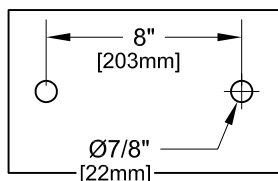

8" DECK MOUNT W/ LEVER HANDLES

SIDE VIEW:

ROUGH-IN:

PRODUCT NAME: STAINLESS STEEL
8" DECK MOUNT FAUCETS

MODEL:

- 57770 W/ 6" SWIVEL/RIGID GOOSENECK SPOUT W/ LEVER HANDLES
- 57789 W/ 12" SWIVEL/RIGID GOOSENECK SPOUT W/ LEVER HANDLES
- 57959 W/ 6" SWIVEL/RIGID GOOSENECK SPOUT W/ WRIST HANDLES
- 57967 W/ 12" SWIVEL/RIGID GOOSENECK SPOUT W/ WRIST HANDLES

FEATURES

- CONTROL VALVE
- * 8" DECK MOUNT
 - * STAINLESS STEEL CONSTRUCTION
 - * SWIVELLING SEAT DISKS
 - * HOT SIDE STEM - RIGHT HAND
 - * COLD SIDE STEM - LEFT HAND
 - * LEVER HANDLES OR WRIST HANDLES
 - * SWIVEL GOOSENECK SPOUT

SYSTEM LIMITS

- * TEMP: 40°F MIN. TO 140°F MAX.

SHIPPING WEIGHT

- * 6.0 LBS

* NSF 61-9 APPROVED & LISTED
www.truesdail.com

MODELS	DIM "A"	DIM "B"	DIM "C"
57770	4-1/2"	8-1/16"	3-1/2"
57959	[114.3mm]	[204.8mm]	[88.90mm]
57789	8-1/4"	12-1/4"	5-1/2"
57967	[209.6mm]	[311.2mm]	[139.7mm]