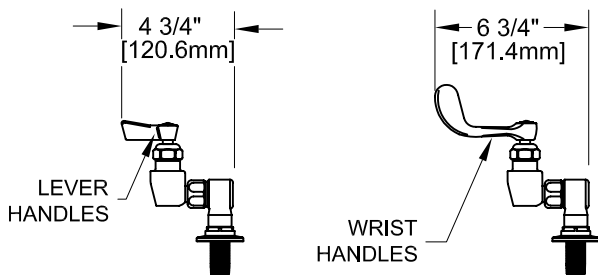

8" DECK MOUNT W/ LEVER HANDLES

SIDE VIEW:

ROUGH-IN:

PRODUCT NAME: STAINLESS STEEL
8" DECK MOUNT FAUCETS

MODEL:

- 57770 W/ 6" SWIVEL/RIGID GOOSENECK SPOUT W/ LEVER HANDLES
- 57789 W/ 12" SWIVEL/RIGID GOOSENECK SPOUT W/ LEVER HANDLES
- 57959 W/ 6" SWIVEL/RIGID GOOSENECK SPOUT W/ WRIST HANDLES
- 57967 W/ 12" SWIVEL/RIGID GOOSENECK SPOUT W/ WRIST HANDLES

FEATURES

- CONTROL VALVE
- * 8" DECK MOUNT
 - * STAINLESS STEEL CONSTRUCTION
 - * SWIVELLING SEAT DISKS
 - * HOT SIDE STEM - RIGHT HAND
 - * COLD SIDE STEM - LEFT HAND
 - * LEVER HANDLES OR WRIST HANDLES
 - * SWIVEL GOOSENECK SPOUT

SYSTEM LIMITS

- * TEMP: 40°F MIN. TO 140°F MAX.

SHIPPING WEIGHT

- * 6.0 LBS

* NSF 61-9 APPROVED & LISTED
www.truesdail.com

MODELS	DIM "A"	DIM "B"	DIM "C"
57770	4-1/2"	8-1/16"	3-1/2"
57959	[114.3mm]	[204.8mm]	[88.90mm]
57789	8-1/4"	12-1/4"	5-1/2"
57967	[209.6mm]	[311.2mm]	[139.7mm]