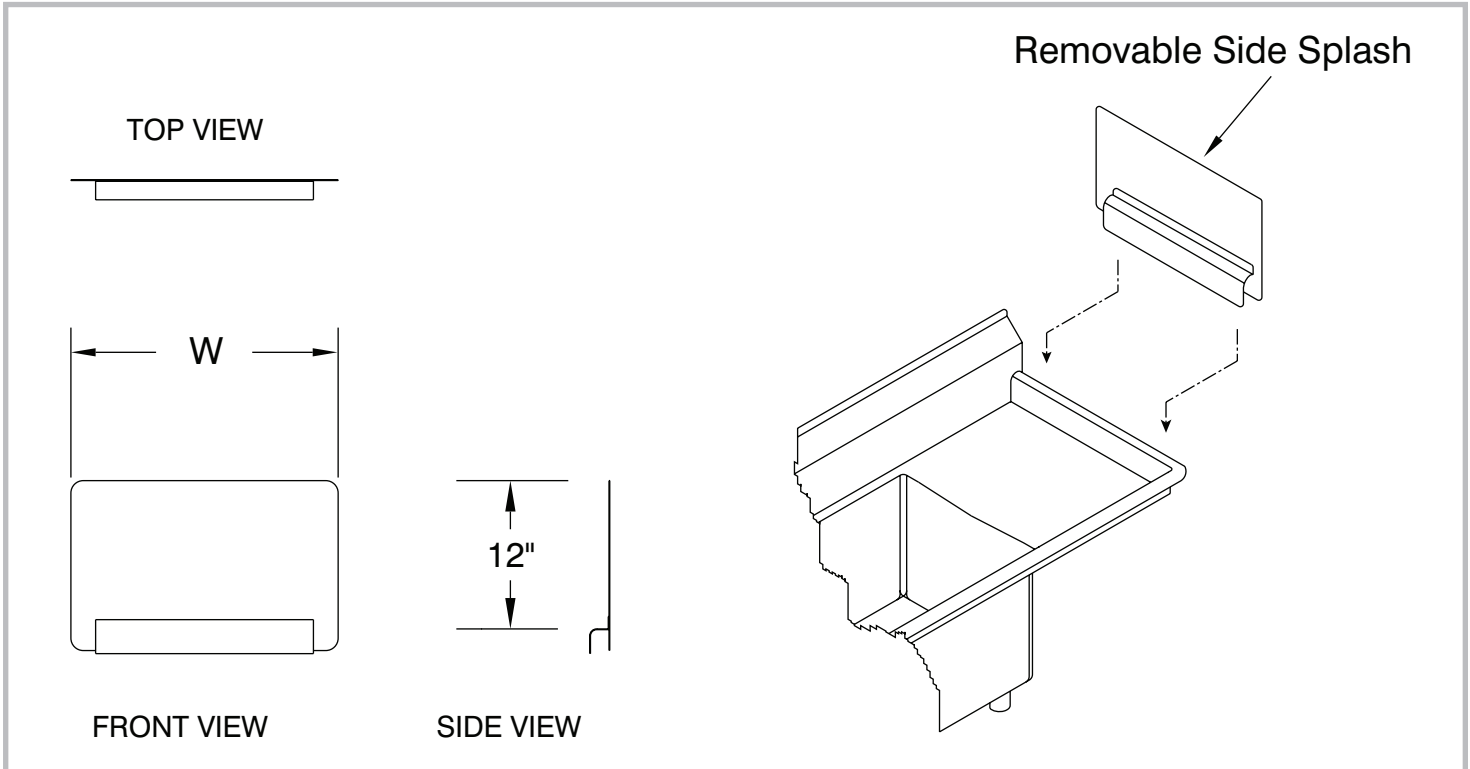

DIMENSIONS and SPECIFICATIONS

TOL ± .500"

ALL DIMENSIONS ARE TYPICAL

Customer Service Available To Assist You **1-800-645-3166** 8:30 am - 8:00 pm E.S.T.

For Orders & Customer Service:

Email: customer@advancetabco.com or Fax: 631-242-6900

For Smart Fabrication™ Quotes:

Email: smartfab@advancetabco.com or Fax: 631-586-2933