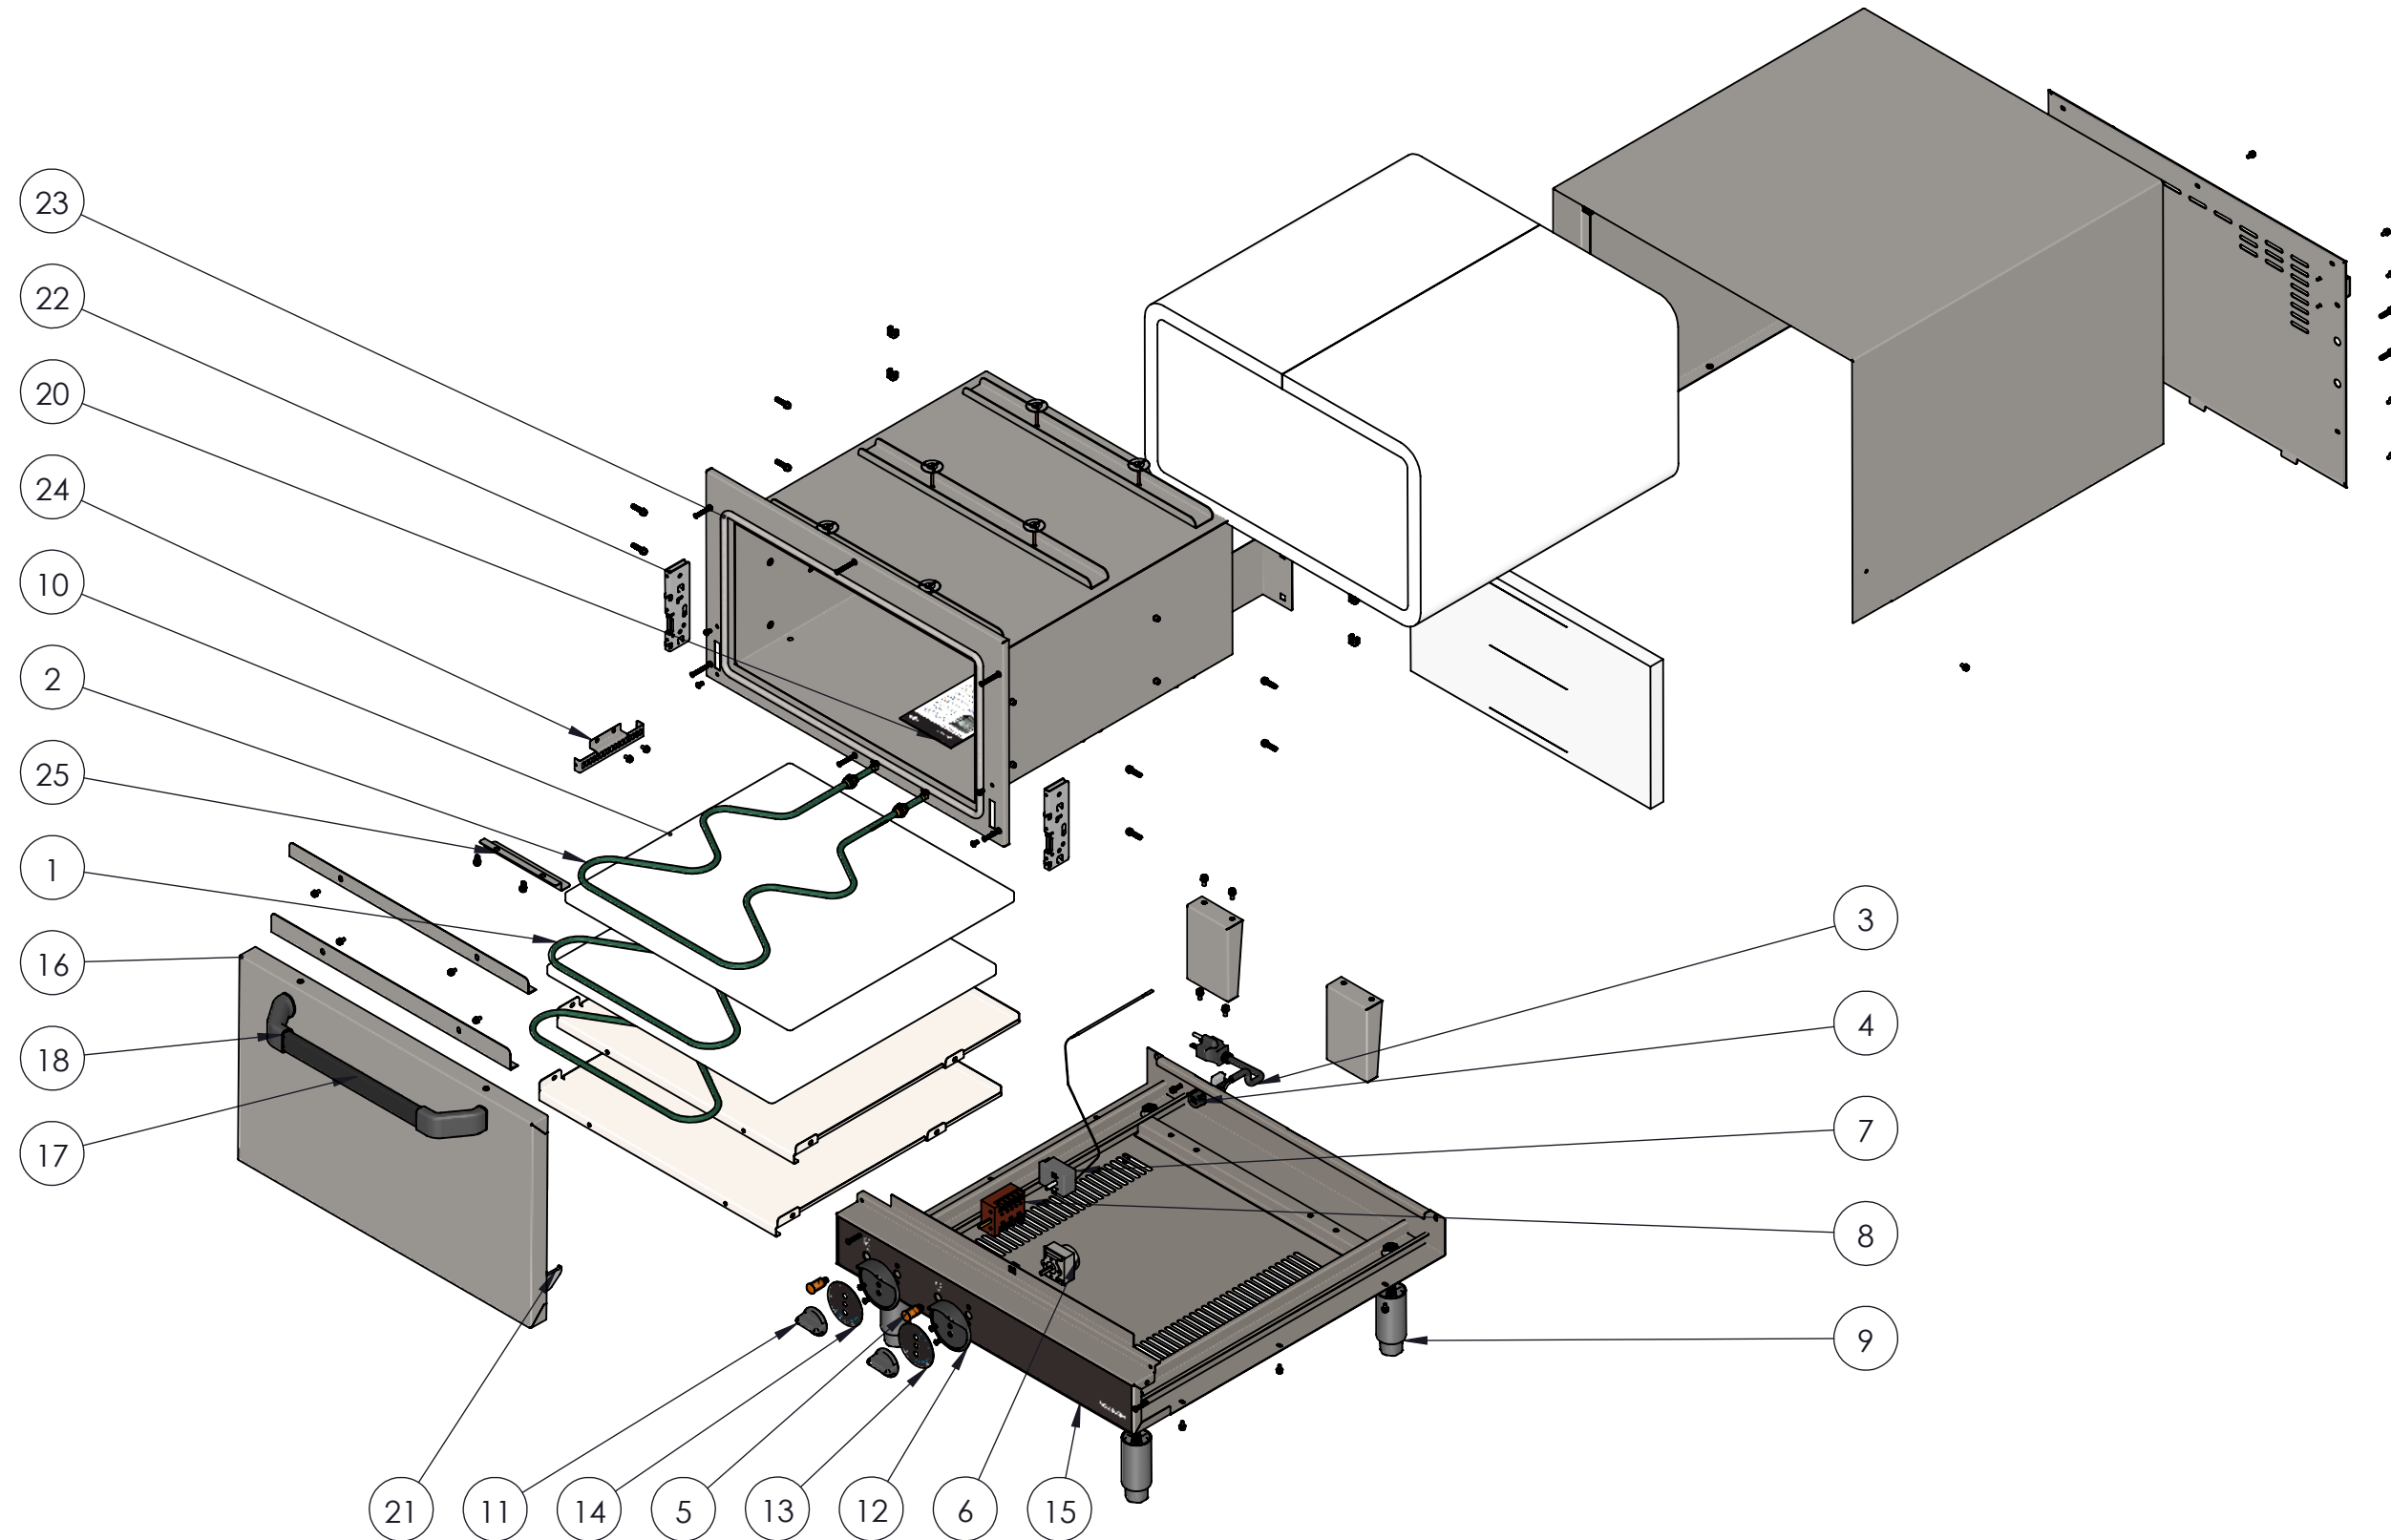

XI'AN NO.	ITEM NO.	MODEL NO.	DESCRIPTION	VOLTS	WATTS	AMPS	PLUG
20.04.65	PBO4-208240	PBOV-208240	PIZZA/BAKE OVEN – 208-240V	208~240V	2100~2800W	10.1~11.6A	6-15P

XI'AN NO.	ITEM NO.	MODEL NO.	DESCRIPTION	VOLTS	WATTS	AMPS	PLUG
20.04.65	PBO4-208240	PBOV-208240	PIZZA/BAKE OVEN – 208-240V	208~240V	2100~2800W	10.1~11.6A	6-15P

NOTE: DOOR HINGE KIT 355023-1 INCLUDES (2) 355024-1 HINGES, (2) 354960-1 RECEIVERS, AND (10) MOUNTING SCREWS.

25	355028-1	TOP ELEMENT SUPPORT BRACKET	1
24	355027-1	PBO4 THERMOSTAT BRACKET	1
23	355026-1	OVEN GASKET - PBO4-208240	1
22	354960-1	DOOR HINGE RECEIVER - OVEN	2
21	355024-1	HINGE - PBO4-208240 (BLUE)	2
20	354862-1	OPS MANUAL - PIZZA OVEN	1
19	355023-1	DOOR HINGE KIT - PBO4-208240(SEE NOTES)	1
18	353868-1	HANDLE END CAP	2
17	353870-1	HANDLE EXTRUSION	1
16	355022-1	DOOR ASSY - PBO4-208240	1
15	355021-1	OVEN OVERLAY - PBO4-208240	1
14	354999-1	THERMOSTAT OVERLAY - 750°F	1
13	354998-1	TIMER OVERLAY - 30 MIN	1
12	351788-04-1	KNOB GUARD BEZEL	2
11	351788-06-1	CONTROL KNOB	2
10	354997-1	CERAMIC PIZZA STONE - PB04	2
9	2351601-1	HEAVY DUTY 4" LEG	4
8	354953-1	MULTIFUNCTION SELECTOR SWITCH	1
7	354996-1	OVEN THERMOSTAT 400°C/752°F	1
6	354995-1	TIMER - PIZZA OVEN 30 MIN	1
5	354697-1	PILOT LIGHT 230V - AMBER LH580	2
4	353208-1	STRAIN RELIEF, HEYCO 1861"	1
3	352771-1	POWER CORD, SJTO, 6-15P, 1.4M	1
2	354994-1	PIZZA ELEMENT - 240V 800W TOP	1
1	354993-1	PIZZA ELEMENT - 240V 1000W M/B	2
SN.	ITEM MO.	DESCRIPTION	QTY.