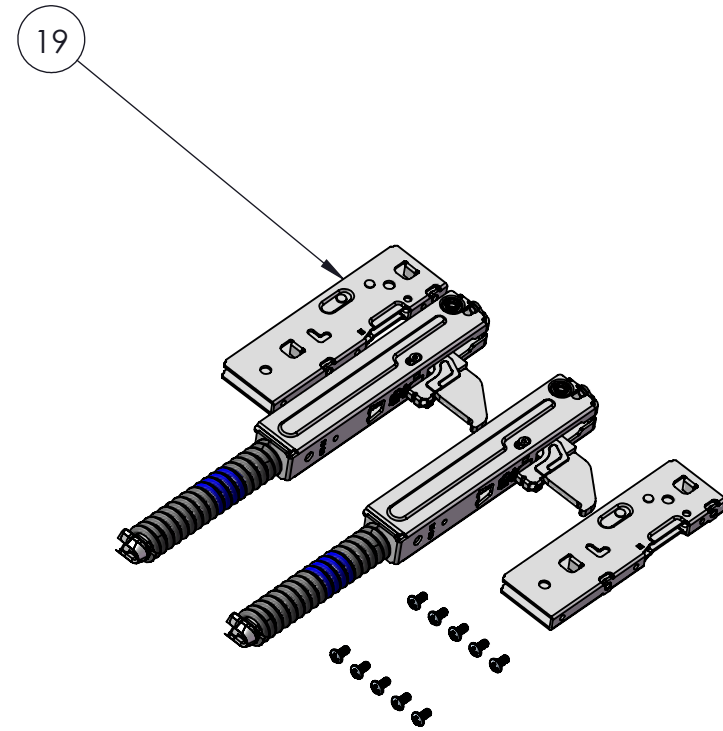

XI'AN NO.	ITEM NO.	MODEL NO.	DESCRIPTION	VOLTS	WATTS	AMPS	PLUG
20.04.65	PBO4-208240	PBOV-208240	PIZZA/BAKE OVEN – 208-240V	208~240V	2100~2800W	10.1~11.6A	6-15P

XI'AN NO.	ITEM NO.	MODEL NO.	DESCRIPTION	VOLTS	WATTS	AMPS	PLUG
20.04.65	PBO4-208240	PBOV-208240	PIZZA/BAKE OVEN – 208-240V	208~240V	2100~2800W	10.1~11.6A	6-15P

NOTE: DOOR HINGE KIT 355023-1 INCLUDES (2) 355024-1 HINGES, (2) 354960-1 RECEIVERS, AND (10) MOUNTING SCREWS.

25	355028-1	TOP ELEMENT SUPPORT BRACKET	1
24	355027-1	PBO4 THERMOSTAT BRACKET	1
23	355026-1	OVEN GASKET - PBO4-208240	1
22	354960-1	DOOR HINGE RECEIVER - OVEN	2
21	355024-1	HINGE - PBO4-208240 (BLUE)	2
20	354862-1	OPS MANUAL - PIZZA OVEN	1
19	355023-1	DOOR HINGE KIT - PBO4-208240(SEE NOTES)	1
18	353868-1	HANDLE END CAP	2
17	353870-1	HANDLE EXTRUSION	1
16	355022-1	DOOR ASSY - PBO4-208240	1
15	355021-1	OVEN OVERLAY - PBO4-208240	1
14	354999-1	THERMOSTAT OVERLAY - 750°F	1
13	354998-1	TIMER OVERLAY - 30 MIN	1
12	351788-04-1	KNOB GUARD BEZEL	2
11	351788-06-1	CONTROL KNOB	2
10	354997-1	CERAMIC PIZZA STONE - PB04	2
9	2351601-1	HEAVY DUTY 4" LEG	4
8	354953-1	MULTIFUNCTION SELECTOR SWITCH	1
7	354996-1	OVEN THERMOSTAT 400°C/752°F	1
6	354995-1	TIMER - PIZZA OVEN 30 MIN	1
5	354697-1	PILOT LIGHT 230V - AMBER LH580	2
4	353208-1	STRAIN RELIEF, HEYCO 1861"	1
3	352771-1	POWER CORD, SJTO, 6-15P, 1.4M	1
2	354994-1	PIZZA ELEMENT - 240V 800W TOP	1
1	354993-1	PIZZA ELEMENT - 240V 1000W M/B	2
SN.	ITEM MO.	DESCRIPTION	QTY.