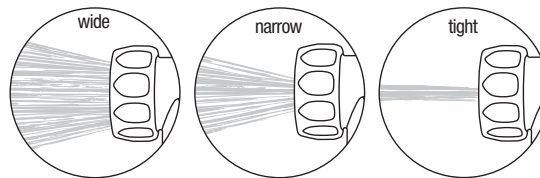

Variable Spray Nozzle

Trigger lever controls variable spray pattern