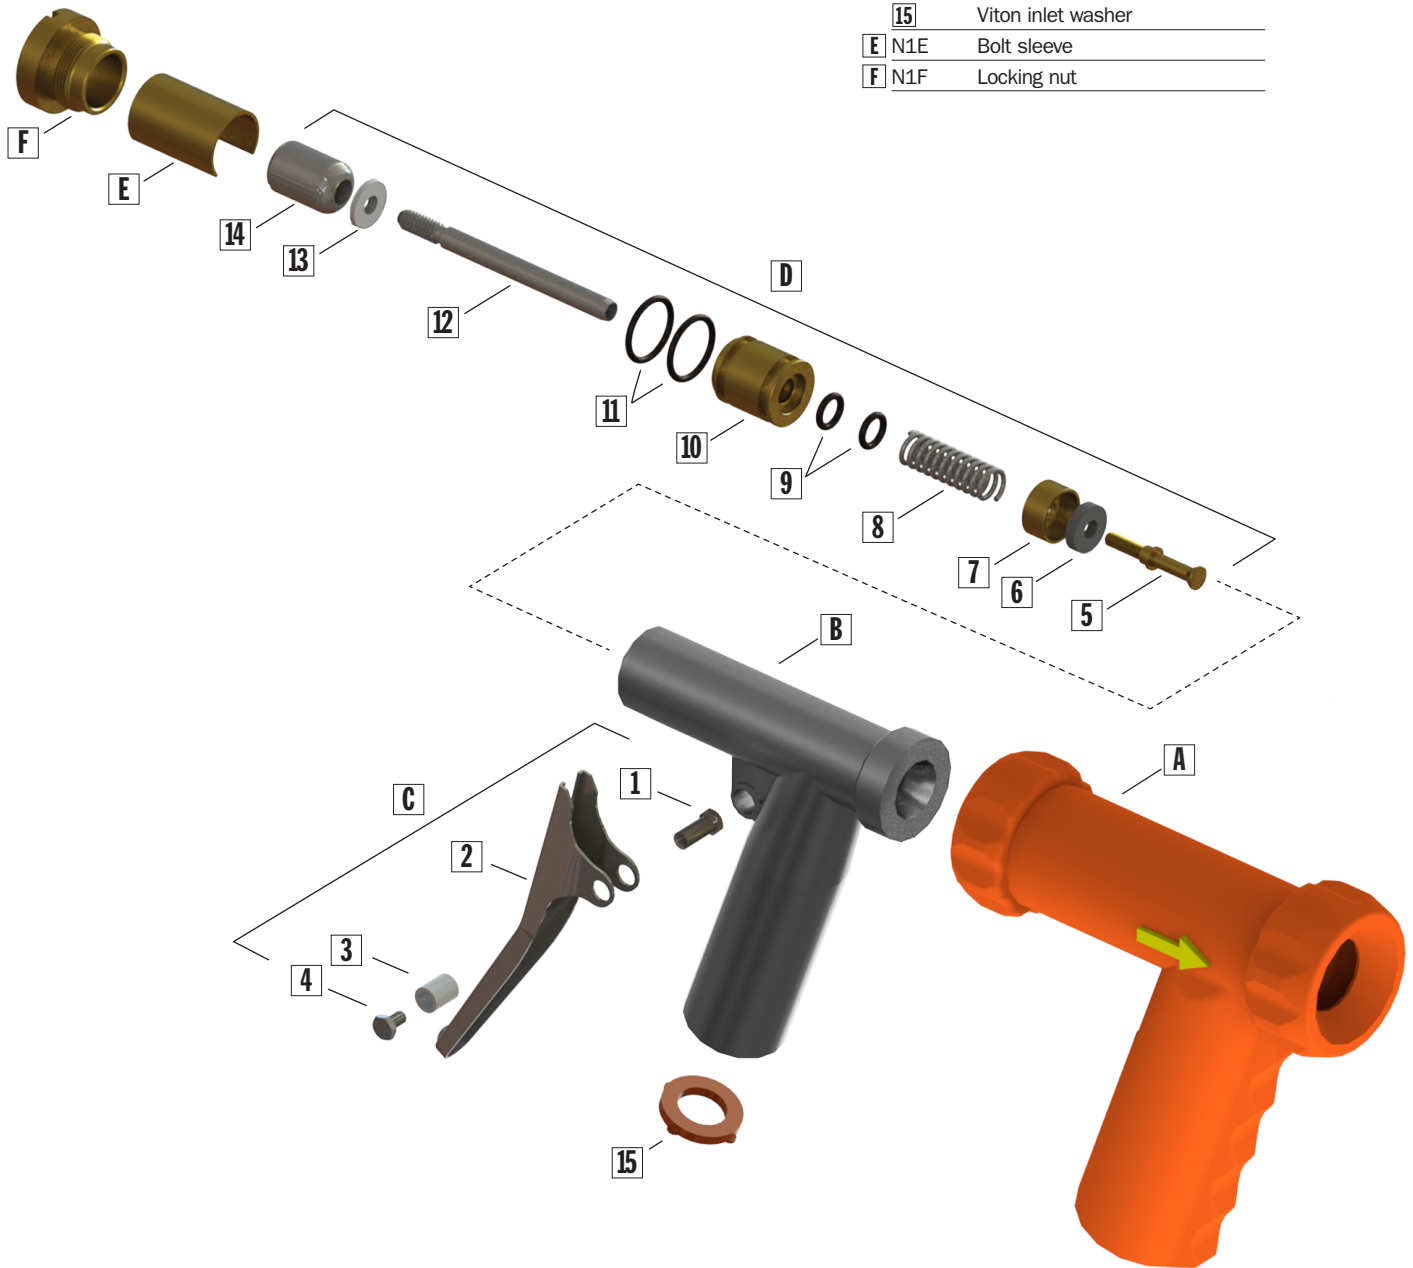

N1A Replacement Parts

Part No.	Description
A N1OC	Orange insulated cover
A N1YC	Yellow insulated cover
A N1RC	Red insulated cover
A N1WC	White insulated cover
A N1BC	Black insulated cover

B N1AMB	Main body
C N1HR	Handle replacement kit
1	Stainless steel nut
2	Stainless steel handle
3	Stainless steel handle arm sleeve
4	Stainless steel handle bolt

D N1BR	Barrel cartridge replacement kit
5	Spray tip
6	Seat
7	Axle sleeve
8	Stainless steel spring
9	O-ring
10	Axle bolt
11	O-ring
12	Axle
13	Lock washer
14	Bolt
15	Viton inlet washer
E N1E	Bolt sleeve
F N1F	Locking nut