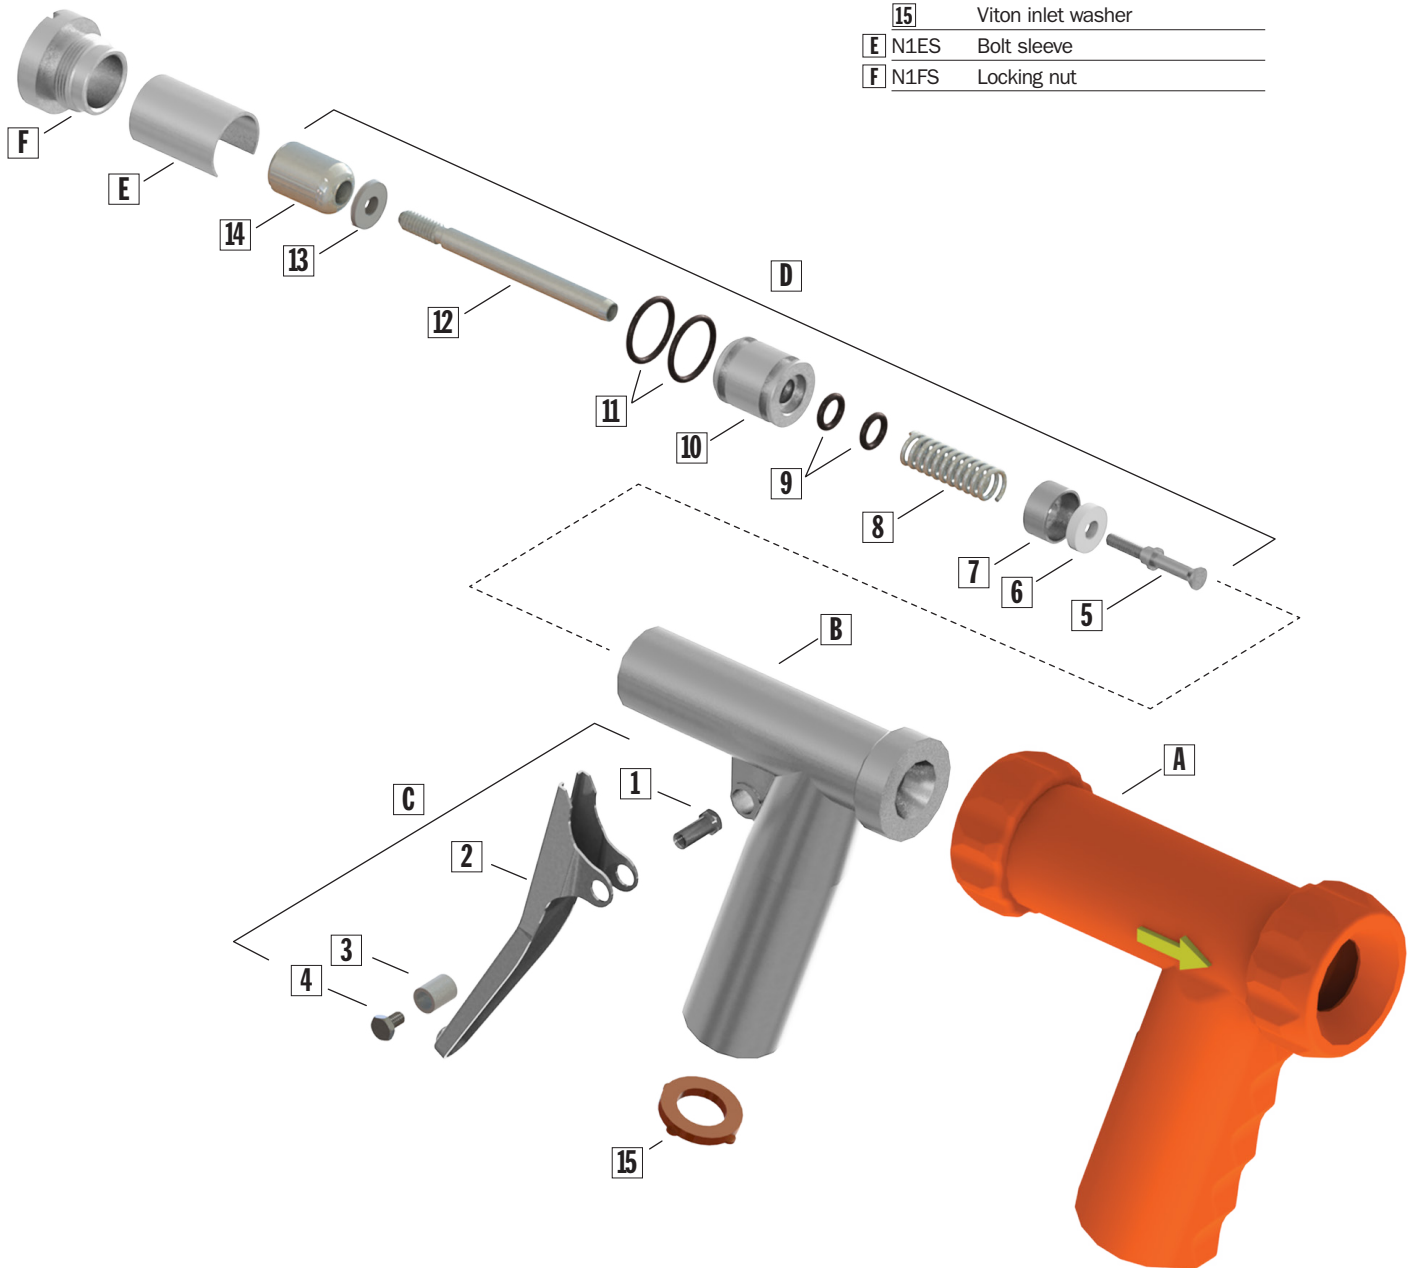

D N1BR	Barrel cartridge replacement kit
5	Spray tip
6	Seat
7	Axle sleeve
8	Stainless steel spring
9	O-ring
10	Axle bolt
11	O-ring
12	Axle
13	Lock washer
14	Bolt
15	Viton inlet washer
E N1E	Bolt sleeve
F N1F	Locking nut

Part No.	Description
D N1BRS	Barrel cartridge replacement kit
5	Spray tip
6	Seat
7	Axle sleeve
8	Stainless steel spring
9	O-ring
10	Axle bolt
11	O-ring
12	Axle
13	Lock washer
14	Bolt
15	Viton inlet washer
E N1ES	Bolt sleeve
F N1FS	Locking nut