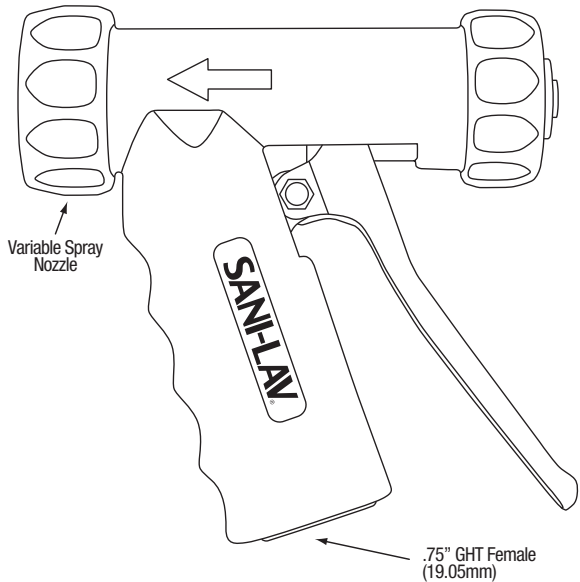

Universal Features Include

- 3/4" GHT inlet allows direct hose connection
- Maximum working pressure 150 psi
- Maximum operating temperature: 200°F/93°C
- Weight 1.7 lbs. brass and stainless steel, 1.3 lbs aluminum
- Safety shut off trigger when released
- Replaceable insulated safety orange, yellow, red, white or black covers