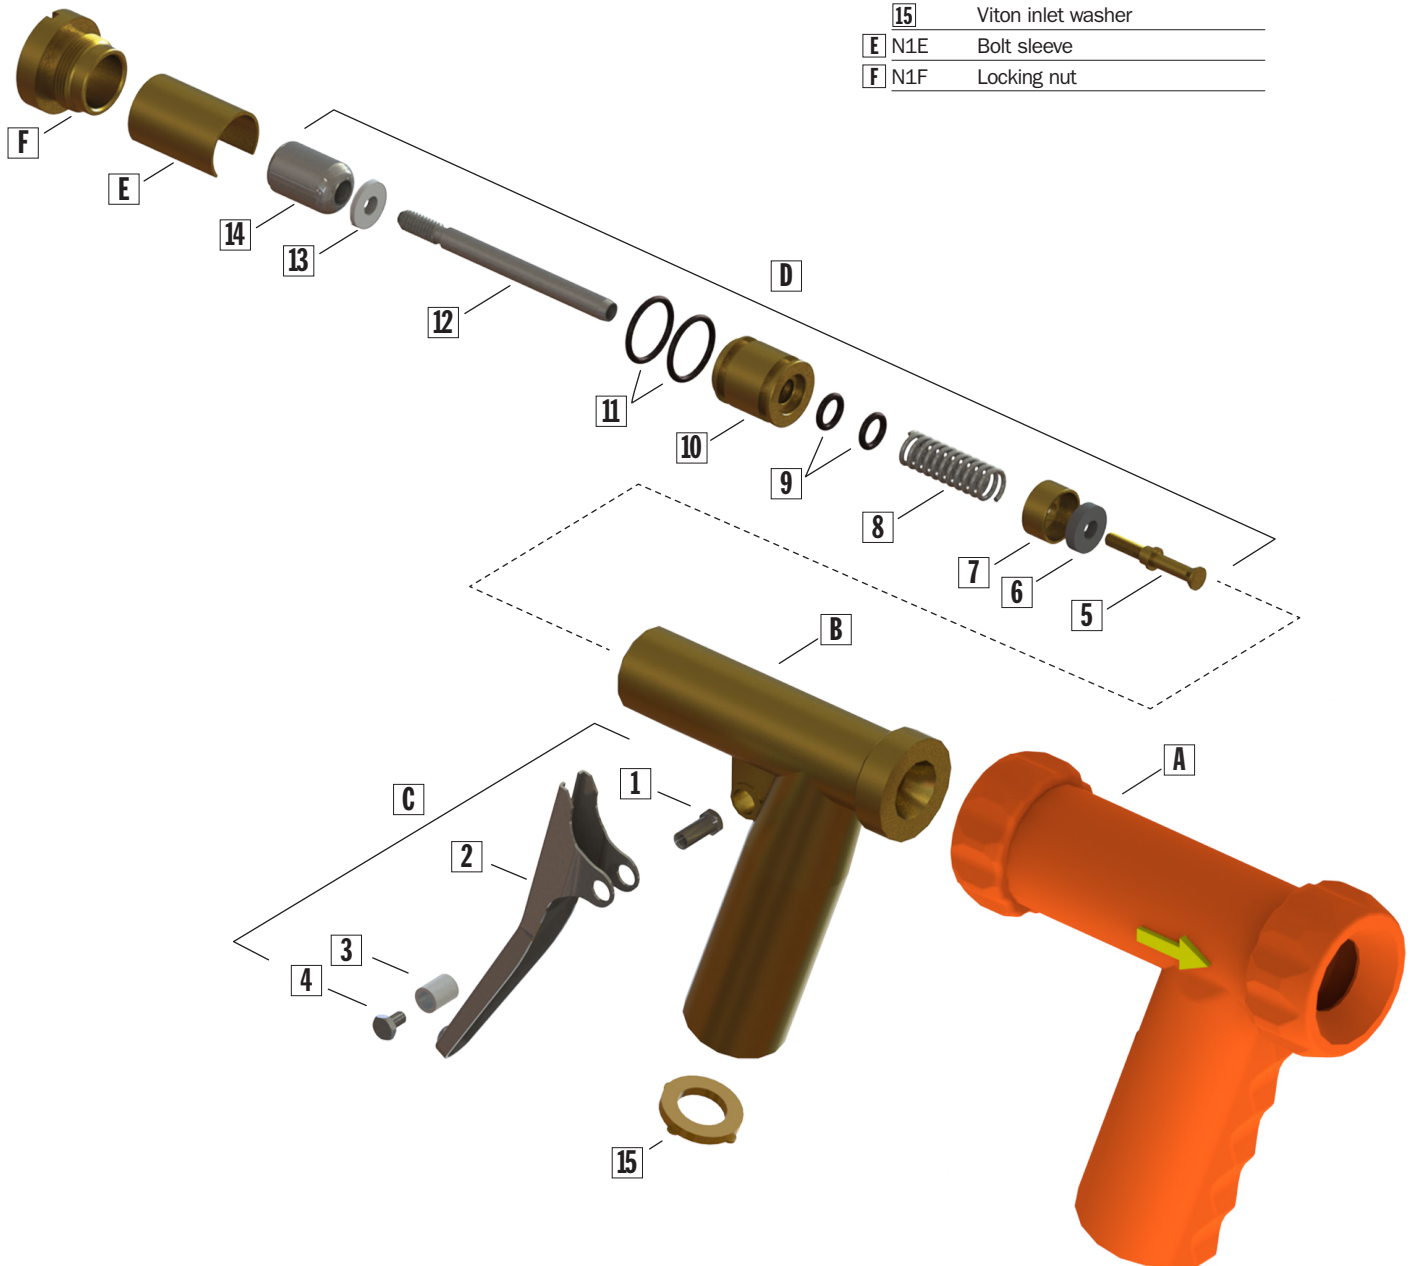

N1 Replacement Parts

Part No.	Description
A N1OC	Orange insulated cover
A N1YC	Yellow insulated cover
A N1RC	Red insulated cover
A N1WC	White insulated cover
A N1BC	Black insulated cover

B N1MB	Main body
C N1HR	Handle replacement kit
1	Stainless steel nut
2	Stainless steel handle
3	Stainless steel handle arm sleeve
4	Stainless steel handle bolt

D N1BR	Barrel cartridge replacement kit
5	Spray tip
6	Seat
7	Axle sleeve
8	Stainless steel spring
9	O-ring
10	Axle bolt
11	O-ring
12	Axle
13	Lock washer
14	Bolt
15	Viton inlet washer
E N1E	Bolt sleeve
F N1F	Locking nut