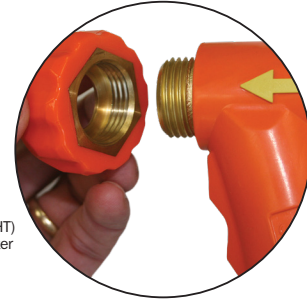

Model N17 (3/4" FGHT x 3/4" MGHT) swivel hose adapter sold separately

Models N1T, N1TR, N1TY, N1TW and N1TB feature a removable 3/4" GHT threaded tip for attaching accessories

Model	Color	Body	Handle Type	Inlet	Tip	Max psi	Max Temp	Weight	GPM @ 100 psi	Swivel Adapter
Brass										
N1	Safety Orange	Brass	Stainless	3/4" FGHT	n/a	150	200	1.7	8.9	sold separately
N1Y	Yellow	Brass	Stainless	3/4" FGHT	n/a	150	200	1.7	8.9	sold separately
N1R	Red	Brass	Stainless	3/4" FGHT	n/a	150	200	1.7	8.9	sold separately
N1W	White	Brass	Stainless	3/4" FGHT	n/a	150	200	1.7	8.9	sold separately
N1B	Black	Brass	Stainless	3/4" FGHT	n/a	150	200	1.7	8.9	sold separately
N1T	Safety Orange	Brass	Stainless	3/4" FGHT	3/4" GHT threaded	150	200	1.7	8.9	sold separately
N1YT	Yellow	Brass	Stainless	3/4" FGHT	3/4" GHT threaded	150	200	1.7	8.9	sold separately
N1RT	Red	Brass	Stainless	3/4" FGHT	3/4" GHT threaded	150	200	1.7	8.9	sold separately
N1WT	White	Brass	Stainless	3/4" FGHT	3/4" GHT threaded	150	200	1.7	8.9	sold separately
N1BT	Black	Brass	Stainless	3/4" FGHT	3/4" GHT threaded	150	200	1.7	8.9	sold separately
Aluminum										
N1A	Safety Orange	Aluminum	Stainless	3/4" FGHT	n/a	150	200	1.3	8.9	sold separately
N1AY	Yellow	Aluminum	Stainless	3/4" FGHT	n/a	150	200	1.3	8.9	sold separately
N1AR	Red	Aluminum	Stainless	3/4" FGHT	n/a	150	200	1.3	8.9	sold separately
N1AW	White	Aluminum	Stainless	3/4" FGHT	n/a	150	200	1.3	8.9	sold separately
N1AB	Black	Aluminum	Stainless	3/4" FGHT	n/a	150	200	1.3	8.9	sold separately
Stainless Steel										
N1SS	Safety Orange	Stainless	Stainless	3/4" FGHT	n/a	150	200	1.7	8.9	sold separately
N1SSY	Yellow	Stainless	Stainless	3/4" FGHT	n/a	150	200	1.7	8.9	sold separately
N1SSR	Red	Stainless	Stainless	3/4" FGHT	n/a	150	200	1.7	8.9	sold separately
N1SSW	White	Stainless	Stainless	3/4" FGHT	n/a	150	200	1.7	8.9	sold separately
N1SSB	Black	Stainless	Stainless	3/4" FGHT	n/a	150	200	1.7	8.9	sold separately