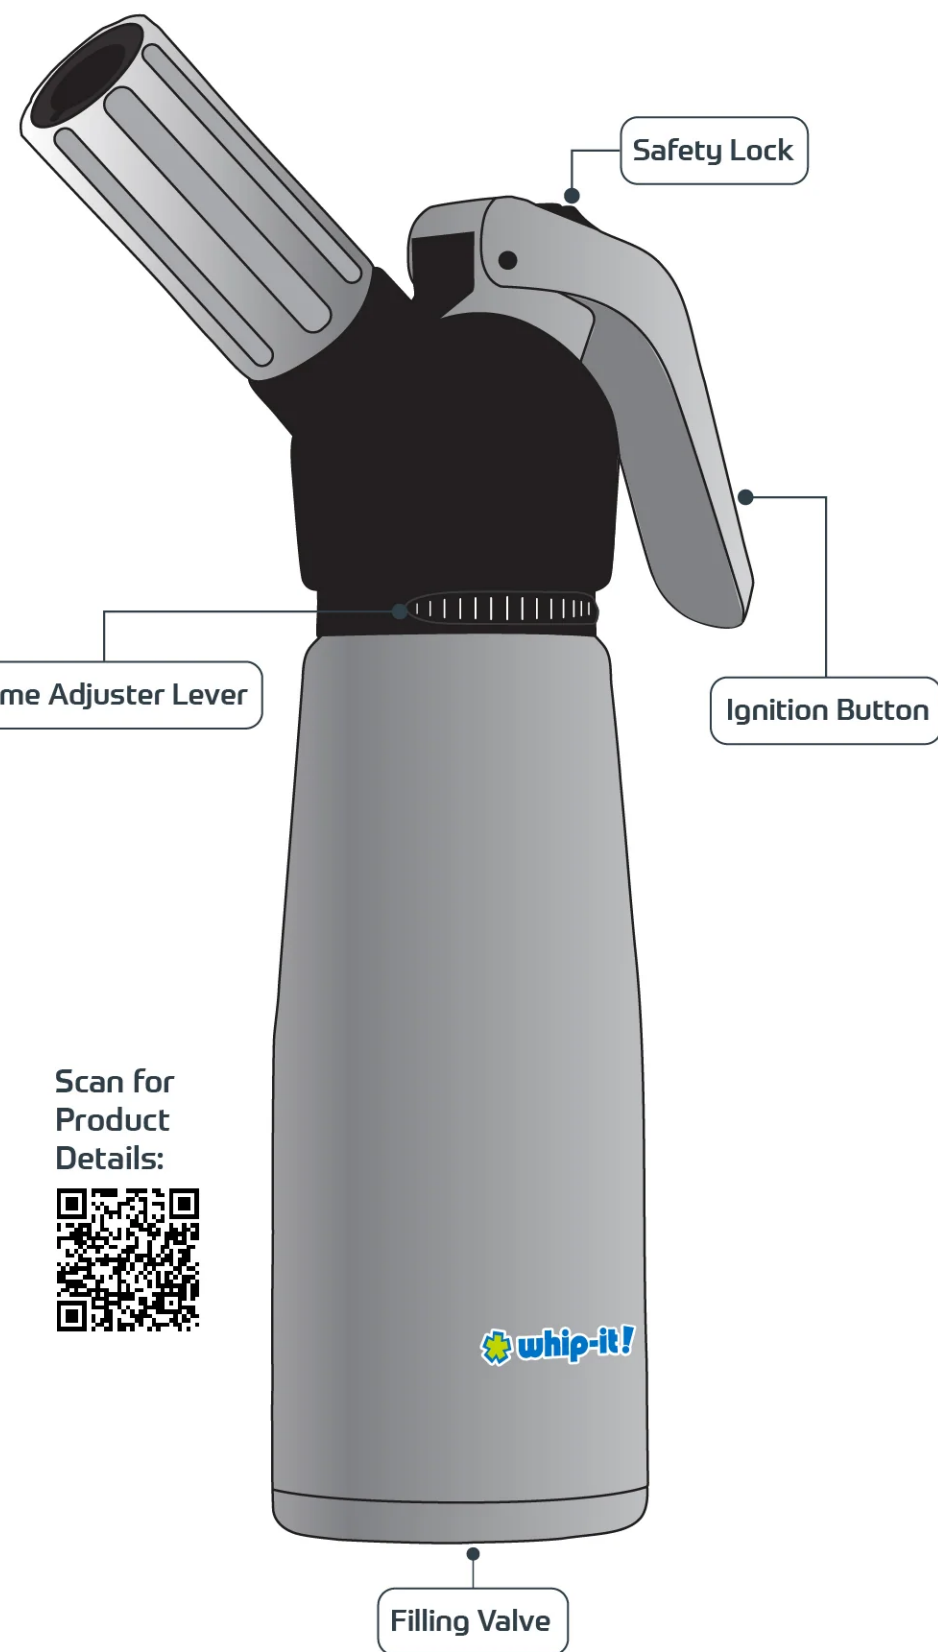

MOTIF TORCH

 **CALL**
800.500.0583 **EMAIL**
support@whipit.com
www.whipit.com

Scan for
Product
Details:

INSTRUCTIONS

1

Fill Your Torch

In a hazard-free environment, press the **Ignition Button** multiple times to purge excess butane. Hold the torch upside down and insert the butane can's nozzle into the **Filling Valve**. Apply firm and consistent pressure. A fizz will indicate that the torch is at capacity. (To avoid oxygen pockets, **DO NOT** repetitiously release and re-insert the butane). Wait a few minutes before using the torch to allow gas stabilization.

WARNING

Do not touch the flame guard while in use or until sufficient time has passed for cooling. Do not immerse this product or heated parts in water. Allow to cool naturally. For best results, always use **Whip-It! Butane Gas** in the torch. Do not use propane gas or any other types of fluids. Do not store in a temperature exceeding 40°C/104°F. Keep away from eyes at all times. The torch flame is nearly invisible in bright light or sunlight. Make sure that gas flow is turned off when not in use. Do not pack this item in any checked or carry-on baggage. This product is flammable. Keep away from fire, open flames and hot surfaces. Failure to comply with these warnings may result in bodily harm or other accidents. Keep this unit out of reach of children at ALL times.

2

Ignition and Flame Adjustment

Move the **Flame Adjuster Lever** to the start of the low flame line then press the **Ignition Button** and gradually slide the **Flame Adjuster Lever** right to increase (+) or left to decrease (-) the flame size.

3

Hands-free Use

While the flame is lit, shift the **Safety Lock** downwards to the "Lock" position for hands-free use. To disable, shift the **Safety Lock** upwards to unlock.

4

Safety and Storage

Always shift the **Safety Lock** downwards to the lock position to prevent accidental ignition when the torch is not in use. Store at room temperature not exceeding 40°C/104°F.