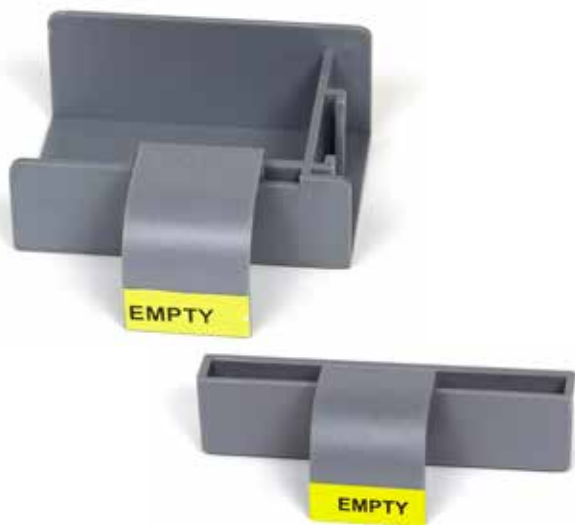

EV1 Vendor Parts

EV1 Vendor Parts

Item #	Description
EV1-NW	EV1 Napkin Weight with Magnet
EV1-TW	EV1 Tampon Weight with Magnet
EV1-TS	EV1 Tampon Channel Spacer

EV1 Coin Box Parts for EV1-25, EV1SS-25

Item #	Description
CB	Lock, Key, and Clip for Coin Box
CBK	Key For Coin Box
CBL	Lock for Coin Box
EV1-CB	EV1 Coin Box with Lock, Key, and Clip
EV1-CBO	EV1 Coin Box Only

EV1 Outer Case Lock Parts

Item #	Description
H17	H17 Lock, Key, and Clip
H17K	H17 Key
H17L	H17 Lock and Clip

EV2 Vendor Parts

EV2 Vendor Parts

Item #	Description
EV2-NW	EV2 Napkin Weight
EV2-TW	EV2 Tampon Weight

EV2 Outer Case Lock Parts

Item #	Description
EV2-LOCK	EV2 Lock, Key, and Clip
EV2-KEY	EV2 Key