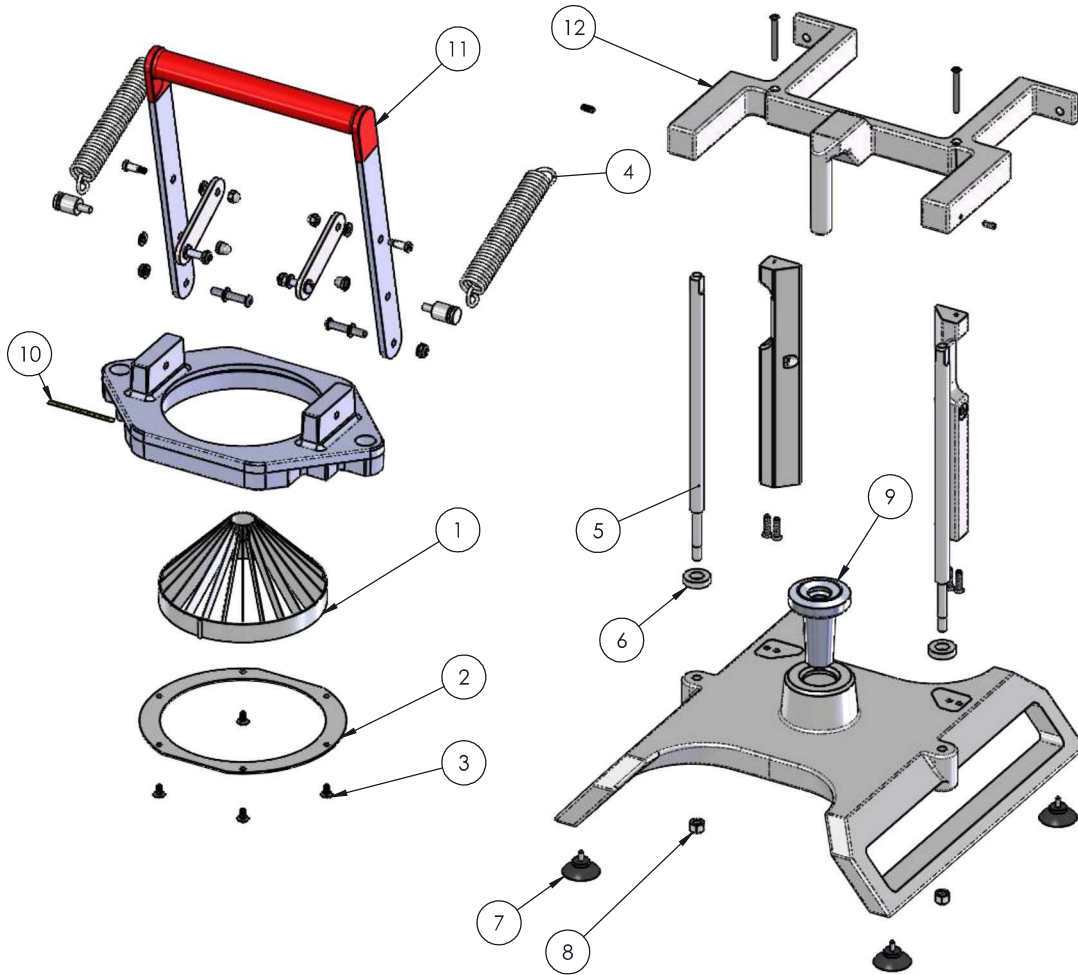

VOLLRATH InstaBloom II™ - Manual Food Processor (For Item Number: 15604)

Callout	Spare part	Description
1	1560102	Blade
2	379055	Blade Retainer Plate
3	355319	Screw, THMS, #10-32 X 3/8"
4	356301	6" Extension Spring
5	379048	Guide Rod
6	379049	1/2" Rubber Washer
7	5108	Rubber Foot-Suction
8	353	5/16-18 Cap Nut
9	379058	Adapter
10	355305	Caution Label
11	356302	Handle
12	356303	H-Frame Casting
13	379056	Core Tool-Large
14	379057	Core Tool-Small