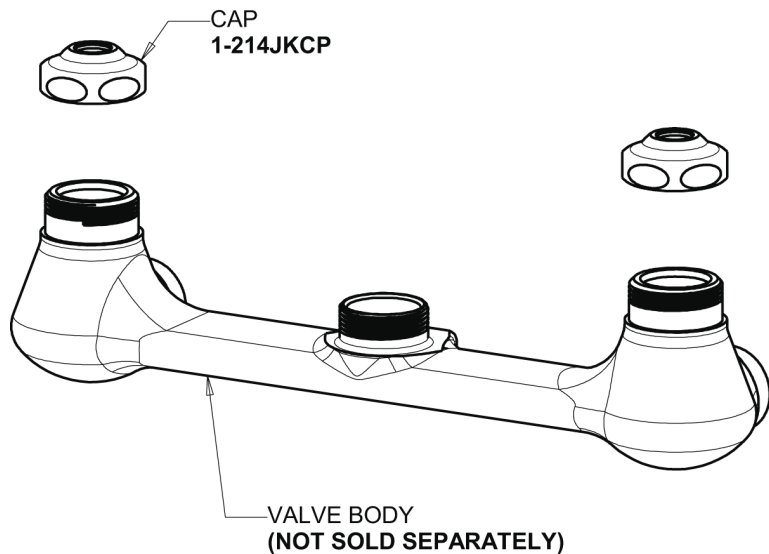

Repair Parts

540-LD897SGXKCCP

Wall-mounted manual sink faucet with adjustable centers

CHICAGO FAUCETS®

Geberit Group

Base Parts:

5-3/4" Rigid Vacuum Breaker Spout 897-SJKCP

3/8" Offset Inlet Supply Arm GJKABCP

Repair Parts

540-LD897SGXKCCP

Wall-mounted manual sink faucet with adjustable centers

CHICAGO FAUCETS®

Geberit Group

2-3/8" Lever Handle
369-PRJKCP

Ceramic 1/4-Turn Cartridge with Check Valve (pair)
1-099XKCJKABNF (right)
1-100XKCJKABNF (left)