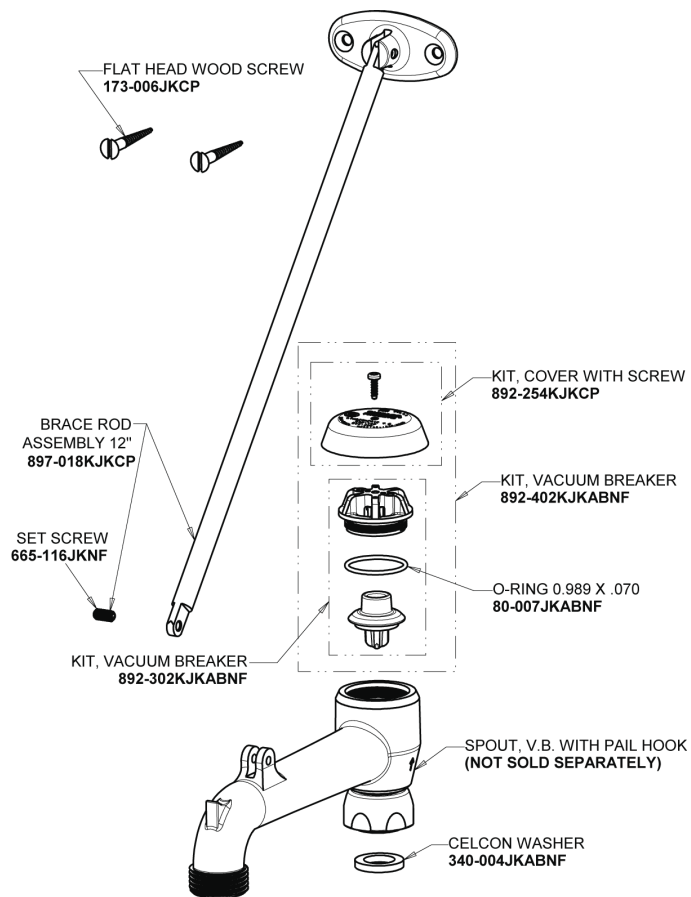

Repair Parts

540-LD897SGXKCCP

Wall-mounted manual sink faucet with adjustable centers

CHICAGO FAUCETS®

Geberit Group

Base Parts:

5-3/4" Rigid Vacuum Breaker Spout 897-SJKCP

3/8" Offset Inlet Supply Arm GJKABCP

Repair Parts

540-LD897SGXKCCP

Wall-mounted manual sink faucet with adjustable centers

CHICAGO FAUCETS®

Geberit Group

2-3/8" Lever Handle
369-PRJKCP

Ceramic 1/4-Turn Cartridge with Check Valve (pair)
1-099XKCJKABNF (right)
1-100XKCJKABNF (left)