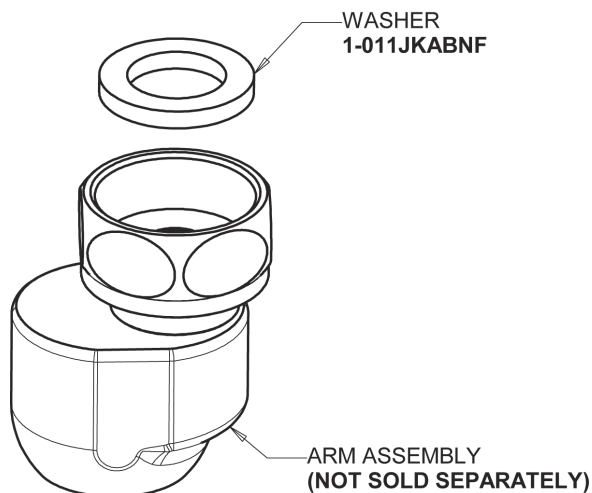

Repair Parts

540-LD897SGXKCCP

Wall-mounted manual sink faucet with adjustable centers

CHICAGO FAUCETS®

Geberit Group

Base Parts:

5-3/4" Rigid Vacuum Breaker Spout 897-SJKCP

3/8" Offset Inlet Supply Arm GJKABCP

Repair Parts

540-LD897SGXKCCP

Wall-mounted manual sink faucet with adjustable centers

CHICAGO FAUCETS®

Geberit Group

2-3/8" Lever Handle
369-PRJKCP

Ceramic 1/4-Turn Cartridge with Check Valve (pair)
1-099XKCJKABNF (right)
1-100XKCJKABNF (left)