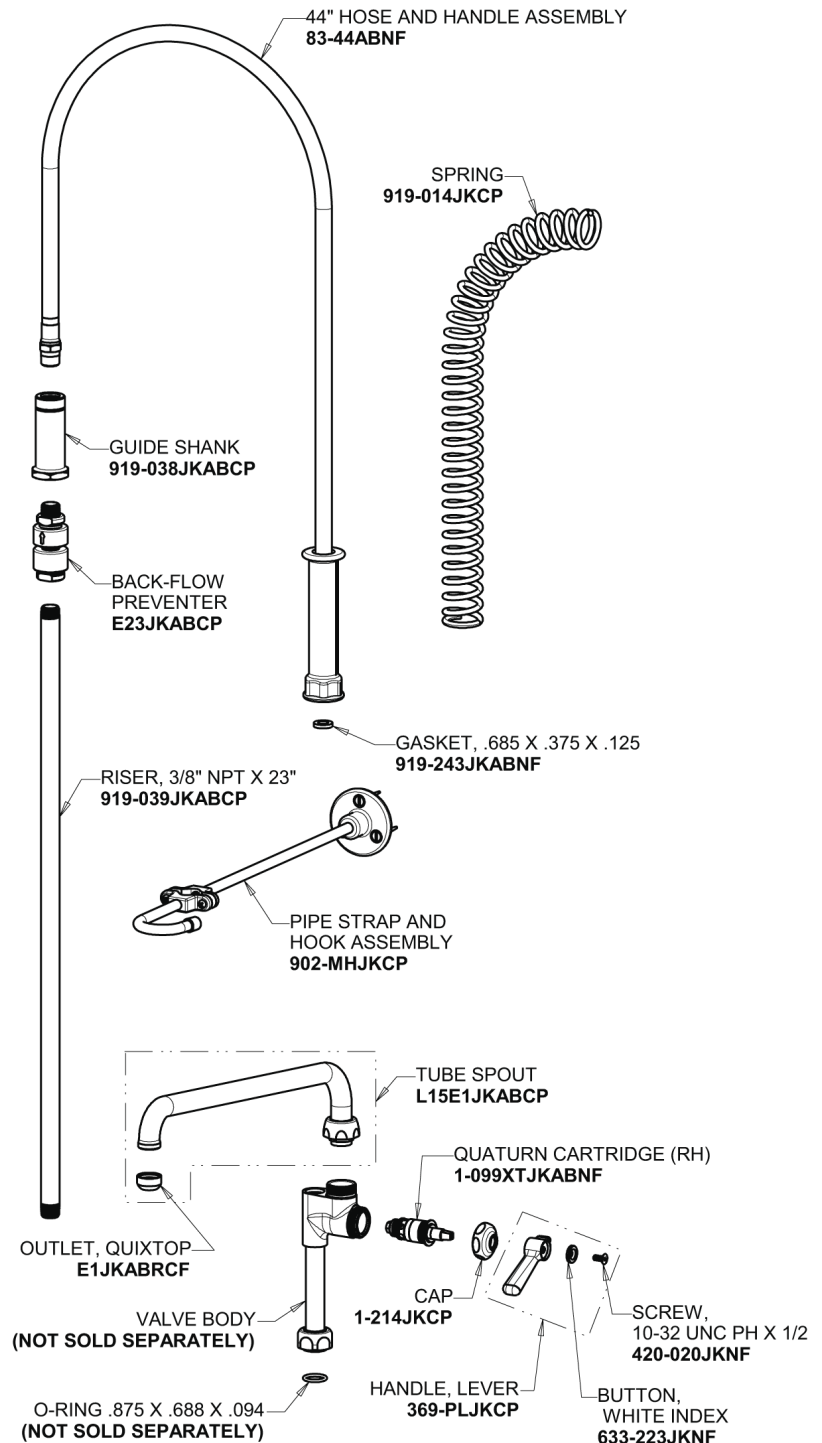

Adapta-Faucet with Pre-Rinse Riser 613-AL15E1-919SVB

For Technical Assistance:

Phone: 800-TEC-TRUE (832-8783)

Email: techsupport.us@chicago faucets.com

2100 South Clearwater Drive

Des Plaines, IL 60018

Phone: 847-803-5000

chicago faucets.com