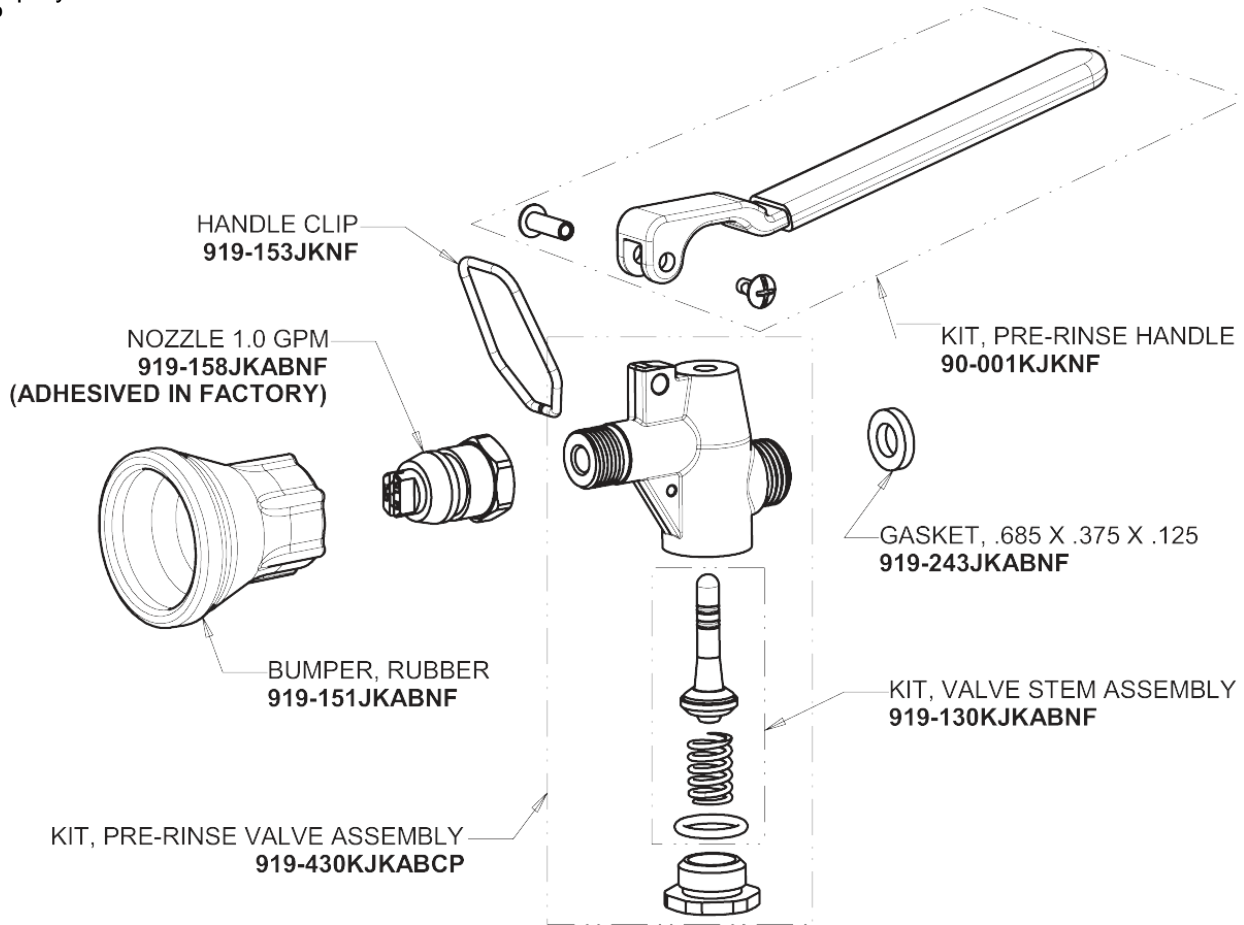

# Repair Parts

510-GVB613L15XKCAB

Pre-rinse fitting with 8" adjustable centers

# CHICAGO FAUCETS®

Geberit Group

Pre-Rinse Spray Valve  
**90-LABCP**

Wall Flange  
**1-055JKCP**

3/8" Offset Inlet Supply Arm  
**GJKABCP**