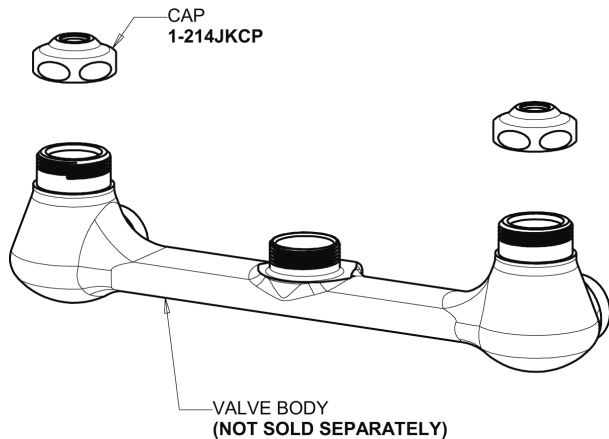

# Repair Parts

510-GVB613L15XKCAB

Pre-rinse fitting with 8" adjustable centers

## Base Parts:

## 2-3/8" Lever Handle 369-PRJKCP