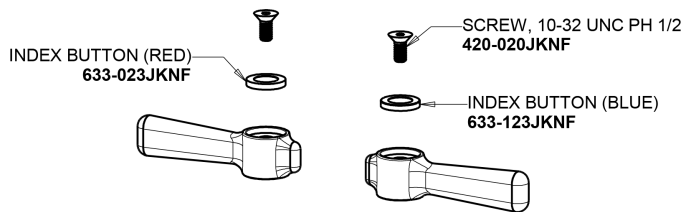

Repair Parts

510-GVB613L15XKCAB

Pre-rinse fitting with 8" adjustable centers

CHICAGO FAUCETS®

Geberit Group

Base Parts:

2-3/8" Lever Handle 369-PRJKCP

Ceramic 1/4-Turn Cartridge with Check Valve (pair) 1-099XKCJKABNF (right) 1-100XKCJKABNF (left)

Adapta-Faucet with Pre-Rinse Riser 613-AL15E1-919SVB

For Technical Assistance:

Phone: 800-TEC-TRUE (832-8783)

Email: techsupport.us@chicago faucets.com

2100 South Clearwater Drive

Des Plaines, IL 60018

Phone: 847-803-5000

chicago faucets.com