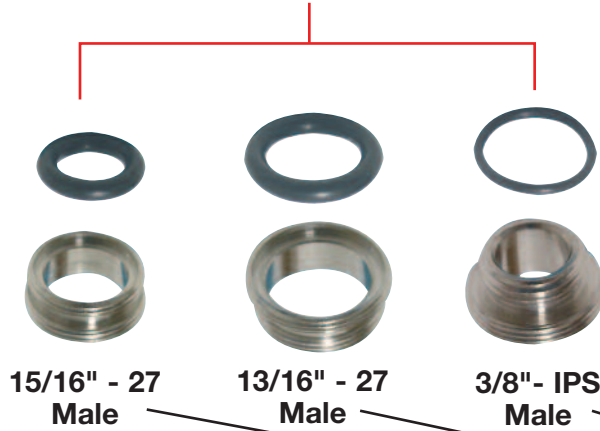

FAUCET PARTS - EXPLODED VIEW

For Model: K-170

ADAPTERS WITH WASHERS

DIMENSIONS

IMPORTANT: Faucet-mounted eyewashes require two motions to operate (turn on water, pull knob to activate eyewash flow). Therefore, **Advance Tabco does not believe that these units meet the provisions of ANSI Z358.1-2004 as eyewash units.** These units are intended solely as supplemental units in addition to dedicated, plumbed eyewash equipment installed in the workplace.