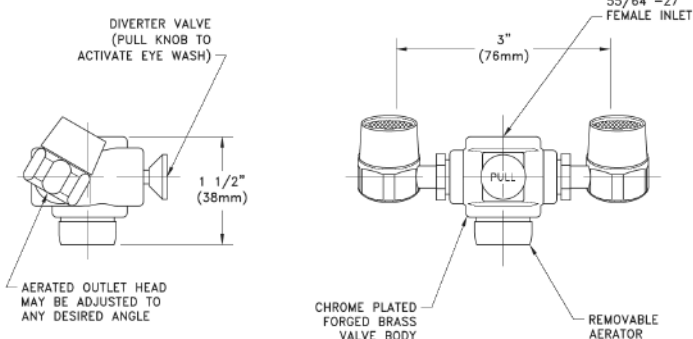

FAUCET PARTS - EXPLODED VIEW

For Model: K-170

ADAPTERS WITH WASHERS

DIMENSIONS

IMPORTANT: Faucet-mounted eyewashes require two motions to operate (turn on water, pull knob to activate eyewash flow). Therefore, **Advance Tabco does not believe that these units meet the provisions of ANSI Z358.1-2004 as eyewash units.** These units are intended solely as supplemental units in addition to dedicated, plumbed eyewash equipment installed in the workplace.