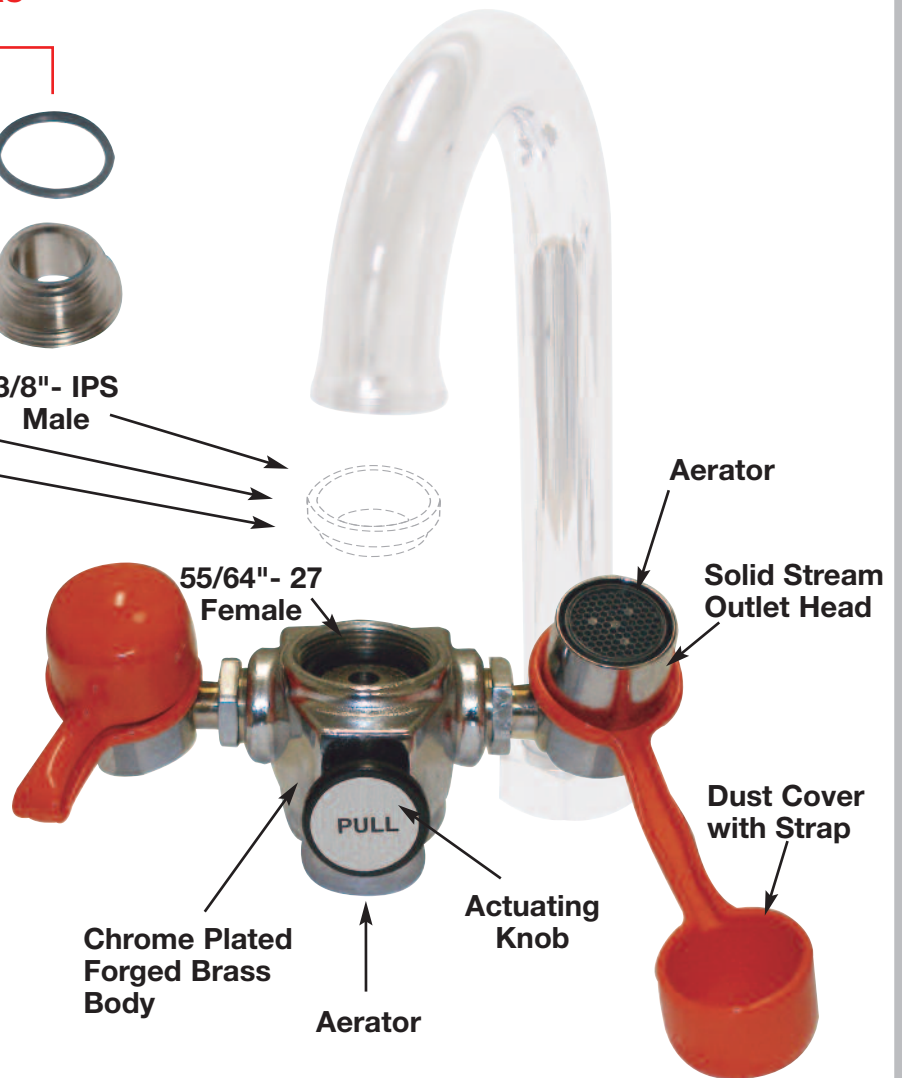

FAUCET PARTS - EXPLODED VIEW

For Model: K-170

ADAPTERS WITH WASHERS

DIMENSIONS

IMPORTANT: Faucet-mounted eyewashes require two motions to operate (turn on water, pull knob to activate eyewash flow). Therefore, **Advance Tabco does not believe that these units meet the provisions of ANSI Z358.1-2004 as eyewash units.** These units are intended solely as supplemental units in addition to dedicated, plumbed eyewash equipment installed in the workplace.

Faucet-mounted eyewashes should be used with cold or warm water only. Use of hot water might cause scalding. Eyewash Faucets not to be used with Electronic Faucets.