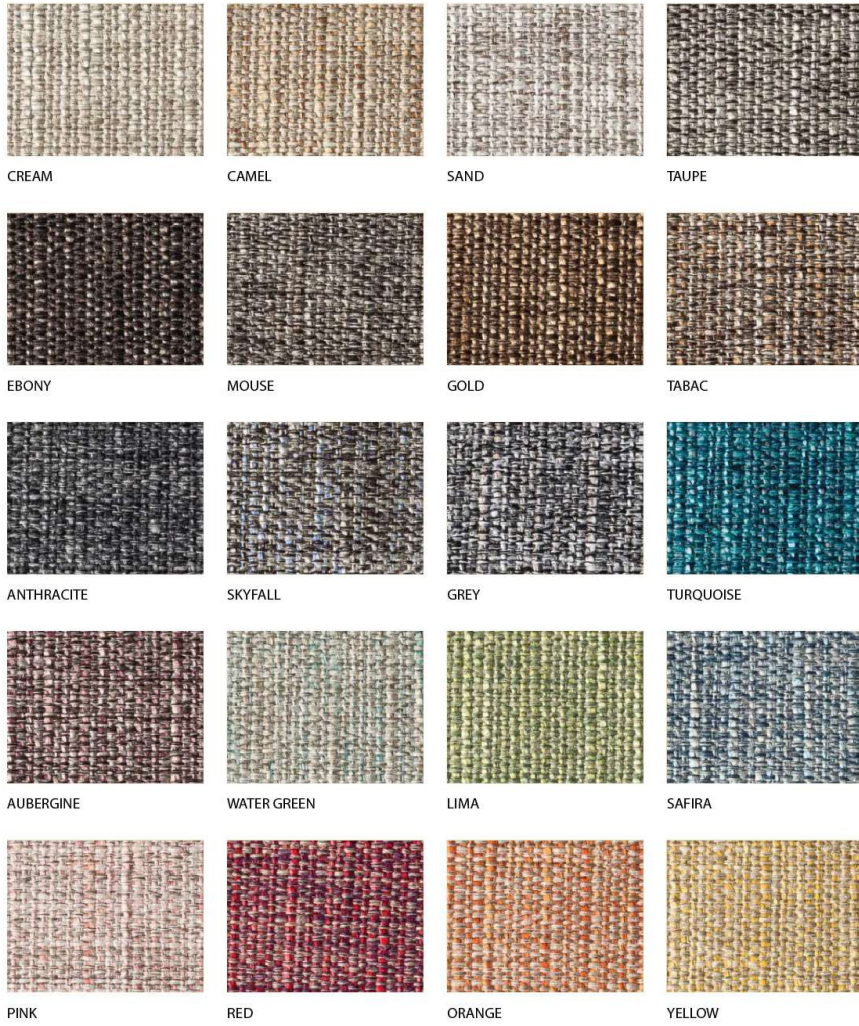

ANTHRACITE

ASH

BEIGE

KHAKI

MARSALA

MOUSE

OCEAN

PURPLE

SAND

TURQUOISE

BEIGE

BROWN

CEMENT

DEEP BLUE

MUSTARD

OCEAN

PURPLE

SAFIRA

SAND

TERRACOTTA

Level 3

Level 3

PICASSO

MADEIRA

C156 ASH

C14 ASH

C15 ASH

LACQUER

01 WHITE

06 LIGHT GREY

41 GREY

08 BROWN