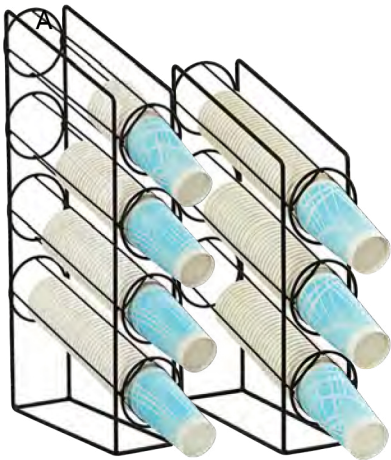

## CLASSIC WIRE CUP DISPENSERS

ITEM 24061-3-13 | 6¼Wx20Dx21¼H

ITEM 24061-4-13 | 6¼Wx20Dx25H

## CLASSIC WALL MOUNT CUP DISPENSER

ITEM 24062-4-13 | 26¼Wx6¼Dx18½H

## CLASSIC CUP DISPENSERS

ITEM 24064-3-13 | 5½Wx16½Dx22H

ITEM 24064-4-13 | 5½Wx16½Dx27½H

## CLASSIC DOME LID & CUP ORGANIZER

Holds up to 3.75" Diameter Cups & Lids.

ITEM 724 | 15½Wx5Dx12H