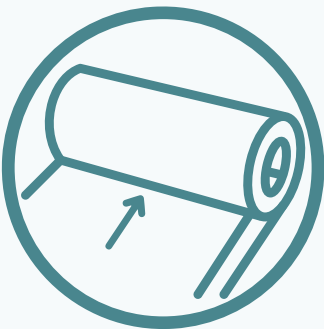

Easy as 1,2,ZZZ...

STEP 1:

After carefully opening your mattress box, slide your mattress out of the box and onto the floor.

STEP 2:

Carefully cut outer plastic bag and remove.

STEP 3:

Position your mattress on your base. Unroll and carefully cut vacuum-sealed bag.

STEP 4:

Let your new mattress expand for 24-48 hours to experience sleep like never before!