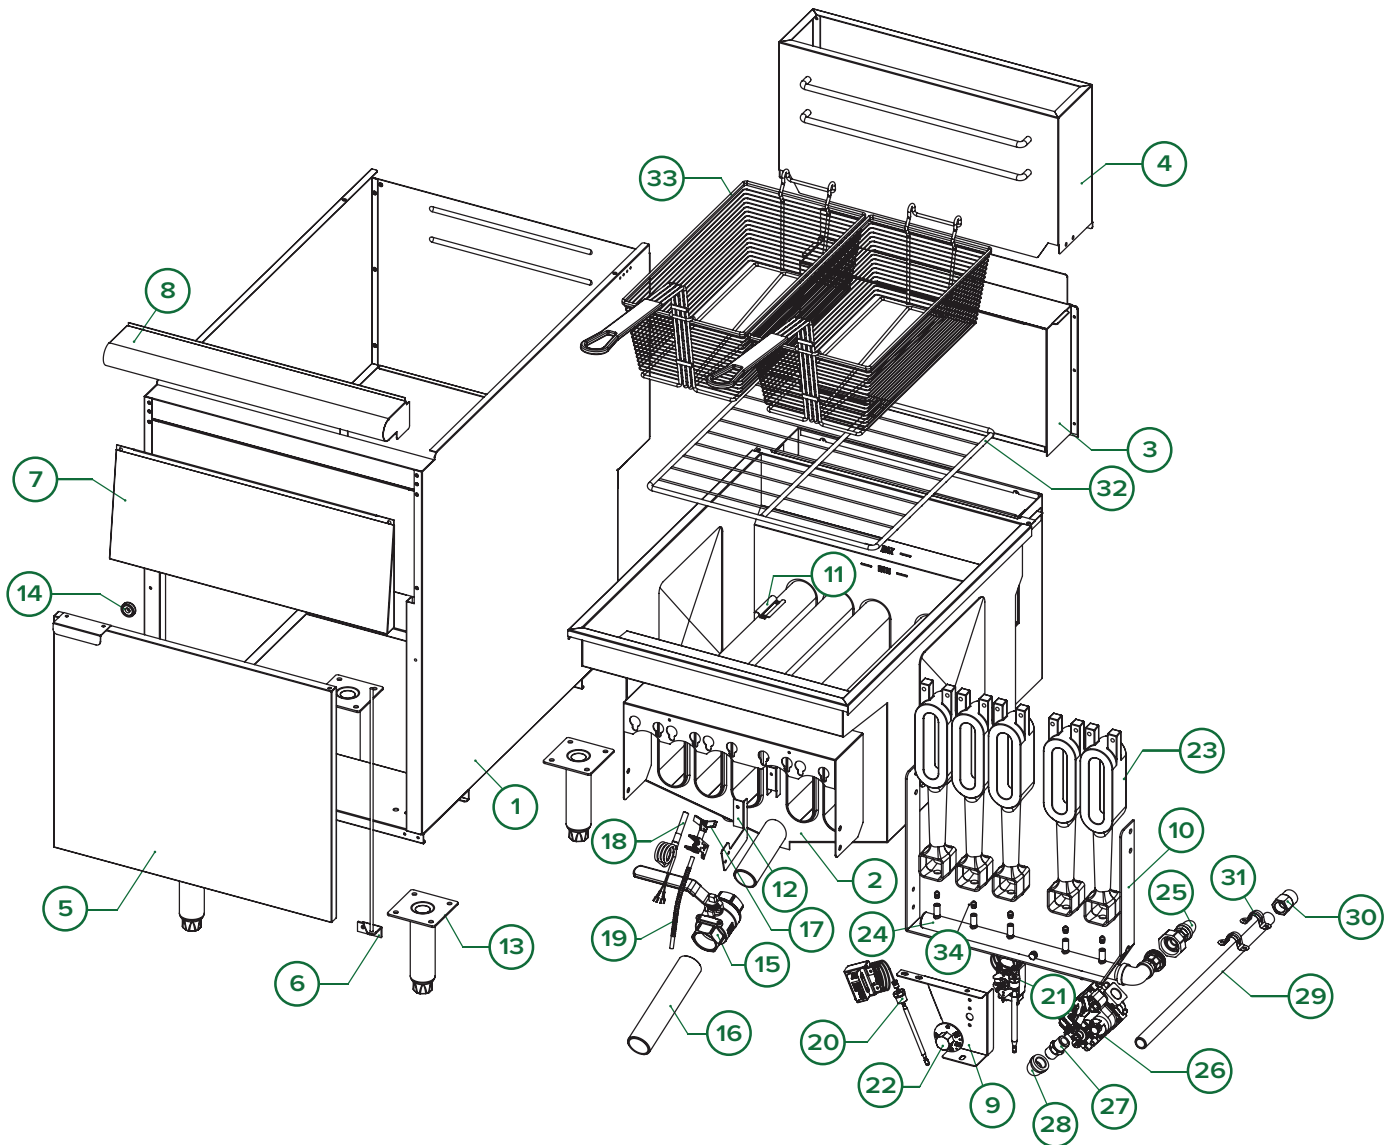

PARTS MANUAL

FLOOR FRYERS

Conforms to ANSI STD Z83.11b
Certified to CSA STD 1.8b
Conforms to NSF/ANSI STD 4

MODELS: 541FF40N, 541FF40L, 541FF50N, 541FF50L, 541FF100N, 541FF100L

FLOOR FRYERS

PARTS MANUAL

Key	Description	Part Number	QTY		
			541FF40	541FF50	541FF100
1	Housing	–	1	1	1
2	Fryer Pot Assembly	–	1	1	1
3	Chimney Assembly	–	1	1	1
4A	Chimney Cover for FF40 and FF50	541026061004	1	1	–
4B	Chimney Cover for FF100	541026065004	–	–	1
5A	Door For FF40 and FF50	541026061002	1	1	–
5B	Door for FF100	541026065002	–	–	1
6	Door Hinge	54126037002	1	1	1
7	Bottom Front Panel	–	1	1	1
8	Top Front Panel	–	1	1	1
9	Thermostat Bracket	–	1	1	1
10	Gas Pipe Mounting Bracket	–	1	1	1
11	Sensor Clamp	–	1	1	1
12	Pilot Bracket Connecting Plate	–	1	1	1
13	Adjustable Leg	541400000	4	4	4
14	Door Magnet	–	1	1	1
15	Drain Valve	541400036	1	1	1
16	Drain Extension	5412006273	1	1	1
17A	Pilot - Natural Gas	541400047N	1	1	1
17B	Pilot - Liquid Propane	541400047L	1	1	1
18	Safety Thermopile	541700237	1	1	1
19	Pilot Tube	541400070	1	1	1
20	High Limit Thermostat	541200737	1	1	1
21	Thermostat	541200728	1	1	1
22	Thermostat Knob	541103628	1	1	1
23	Burner	541300037	3	4	5
24	Gas Distribution Pipe Assembly	–	1	1	1
25	Manifold Adapter Assembly	–	1	1	1
26A	Combination Valve - Natural Gas	541500773	1	1	1
26B	Combination Valve - Liquid Propane	541500782	1	1	1
27	Straight Joint	–	1	1	1
28	Elbow	–	1	1	1
29	Manifold	–	1	1	1
30	Manifold Elbow	–	1	1	1
31	Manifold Bracket	–	2	2	2
32A	Crumb Screen for FF40	541400037	1	–	–
32B	Crumb Screen for FF50	54101102246	–	1	–
32C	Crumb Screen for FF100	541400058	–	–	1
33	Fryer Basket	–	2	2	2
34A	Orifice #39 - Natural Gas	541300034N	3	4	5
34B	Orifice #52 - Liquid Propane	541300035L	3	4	5